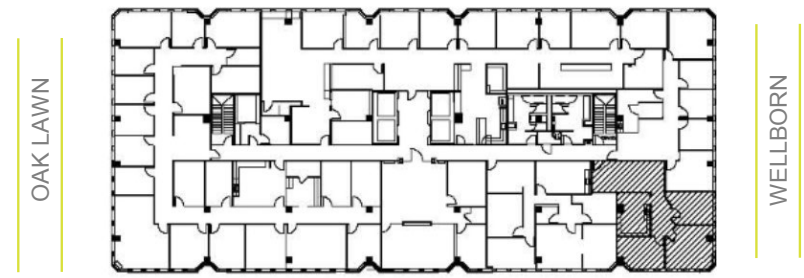

SUITE 1010
1,327 RSF

THE LEASING TEAM

ELLIOT PRIEUR

eprieur@gaedeke.com
214.273.3333

LUKE WALTER

lwalter@gaedeke.com
214.273.3322

LEMMON

RAWLINS