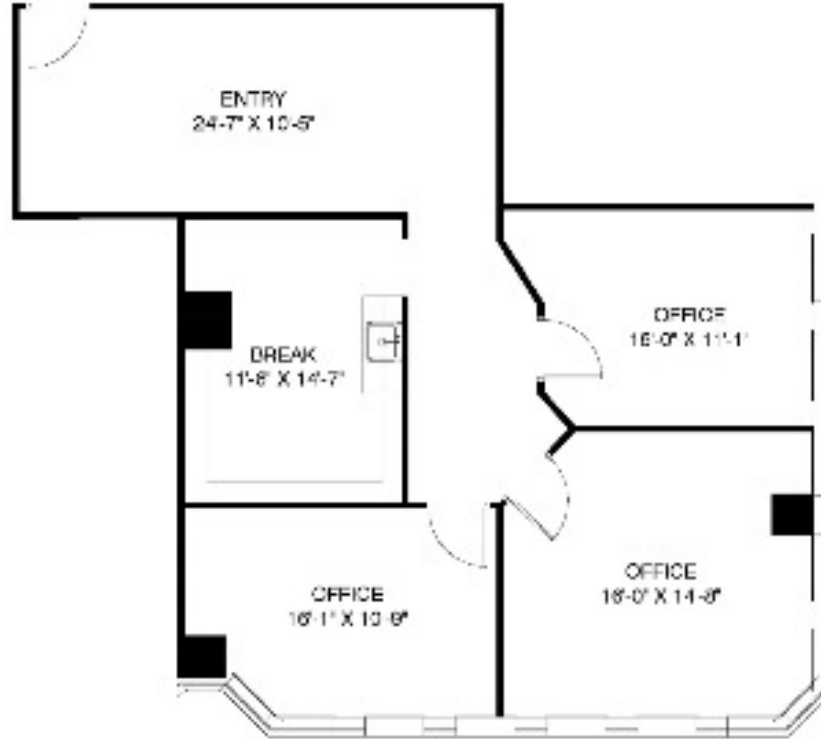

SUITE 1010
1,327 RSF

THE LEASING TEAM

ELLIOT PRIEUR

eprieur@gaedeke.com
214.273.3333

LUKE WALTER

lwalter@gaedeke.com
214.273.3322

LEMMON

RAWLINS