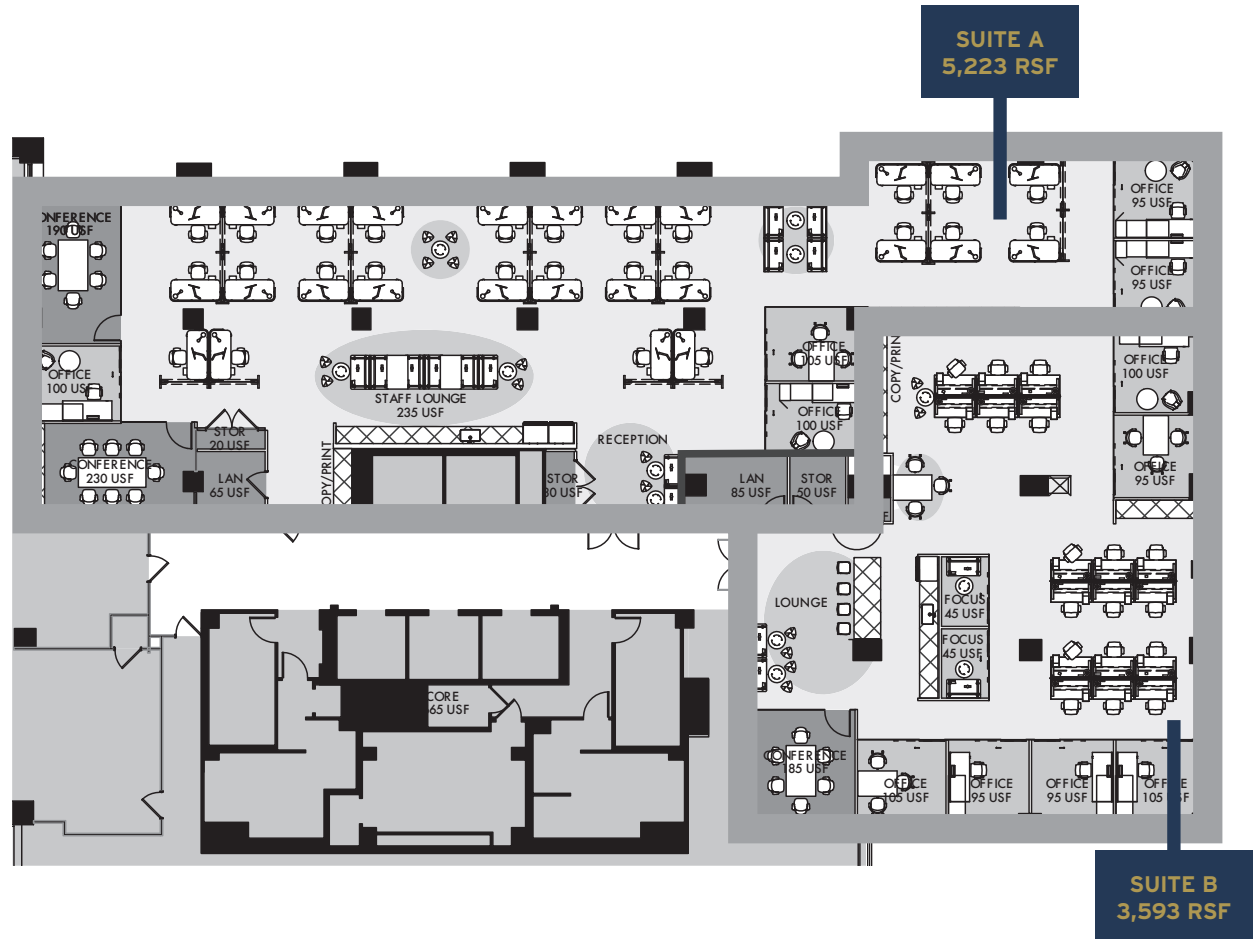

THIRTEEN TEN G STREET

6TH FLOOR

3,593 RSF - 5,223 RSF

1310 G Street NW
Washington, DC 20005

TOM HILLEY

tom.hilley@transwestern.com
202.775.7008

SCOTT FETTEROLF

scott.fetterolf@transwestern.com
202.775.7012

ERIN KURUCZA

erin.kurucz@transwestern.com
202.775.7006

gaedeke.com

GAEDEKEGROUP

TRANSWESTERN®