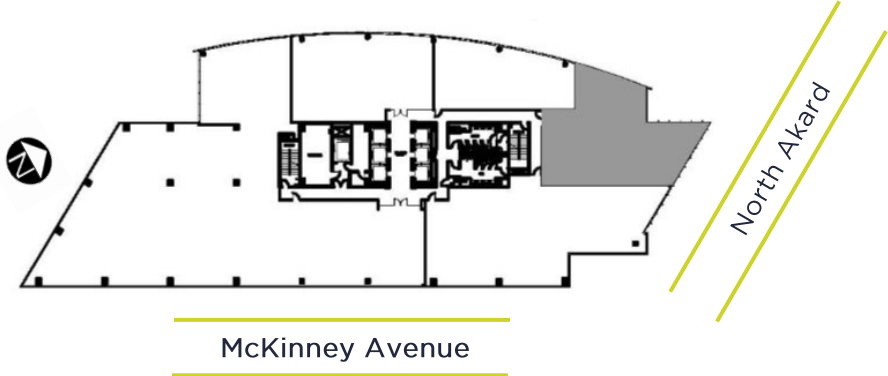

17 SEVENTEEN

1717 McKinney Avenue | Dallas, TX 75202

SUITE 1470
3,326 RSF

THROUGHOUT CARPET

PORCELAIN TILE AT ENTRY

LUXURY VINYL TILE AT BREAK AREA

QUARTZ COUNTERTOP AT BREAK AREA

CABINET FRONTS AT BREAK AREA