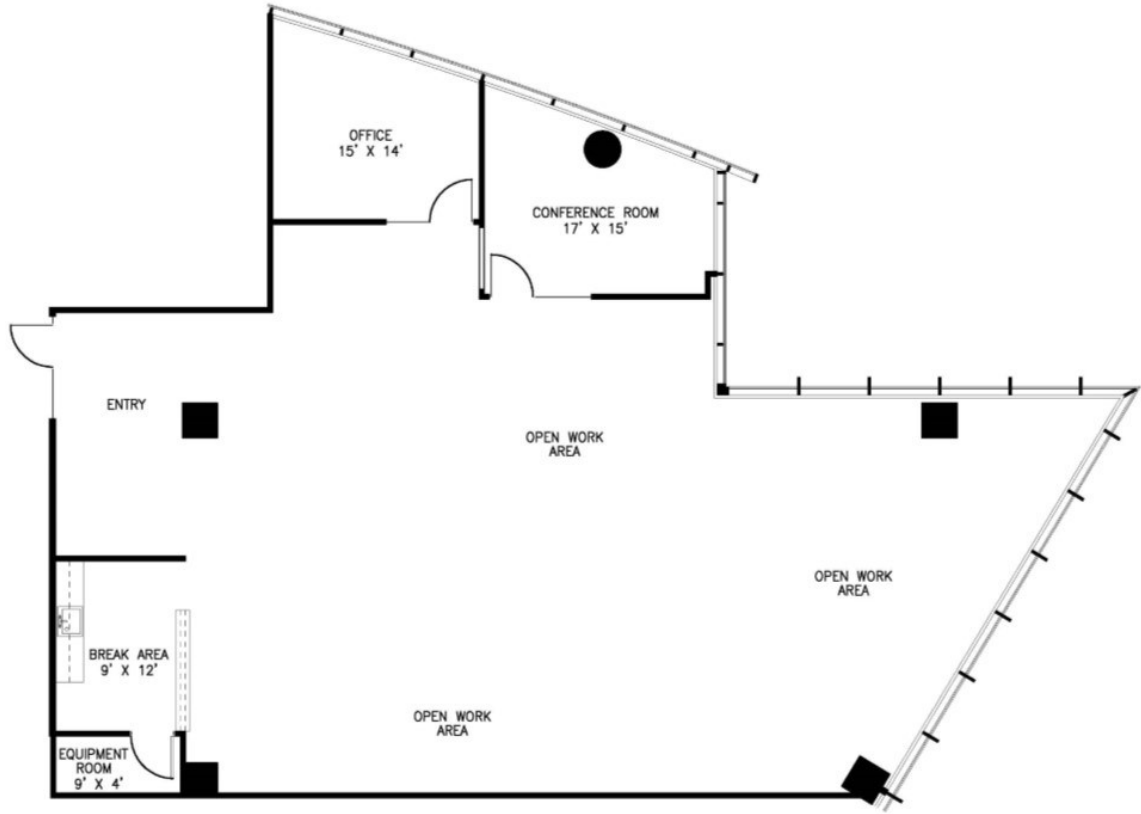

17 SEVENTEEN

1717 McKinney Avenue | Dallas, TX 75202

SUITE 1470
3,326 RSF

THROUGHOUT CARPET

PORCELAIN TILE AT ENTRY

LUXURY VINYL TILE AT BREAK AREA

QUARTZ COUNTERTOP AT BREAK AREA

CABINET FRONTS AT BREAK AREA

THROUGHOUT PAINT

PENDANT LIGHT AT BREAK AREA

LAMINATE COUNTERTOP AT BREAK AREA

ELLIOT PRIEUR
eprieur@gaedeke.com
214.273.3333

ALLISON JOHNSTON
ajohnston@gaedeke.com
214.273.3322

gaedeke.com