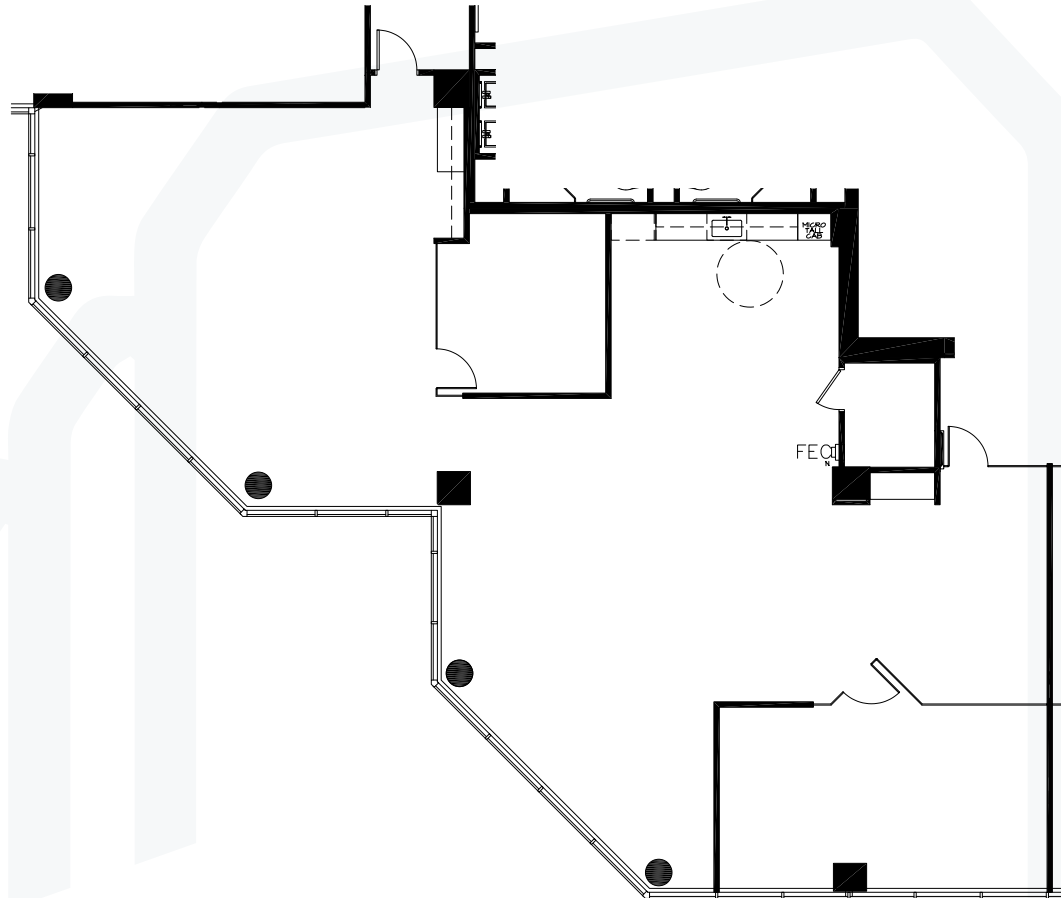

SUITE 550 | ±3,331 SF

2800 N CENTRAL AVENUE | PHOENIX, AZ 85004

LEE & ASSOCIATES
COMMERCIAL REAL ESTATE SERVICES

BILL BLAKE
bblake@leearizona.com
D: 602.954.3761

COLTON TRAUTER
ctrauter@leearizona.com
D: 602.474.9503