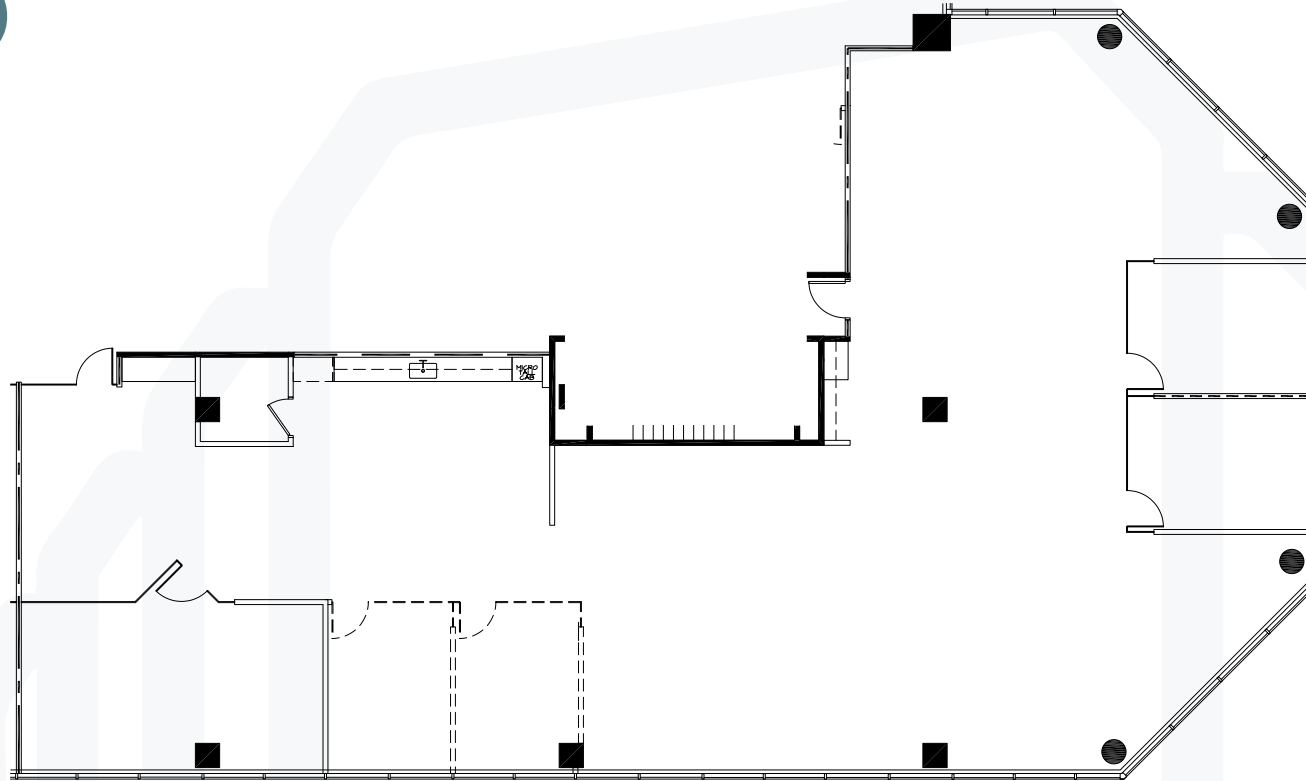

SUITE 560 | ±5,406 SF

2800 N CENTRAL AVENUE | PHOENIX, AZ 85004

LEE & ASSOCIATES
COMMERCIAL REAL ESTATE SERVICES

BILL BLAKE
bblake@leearizona.com
D: 602.954.3761

COLTON TRAUTER
ctrauter@leearizona.com
D: 602.474.9503