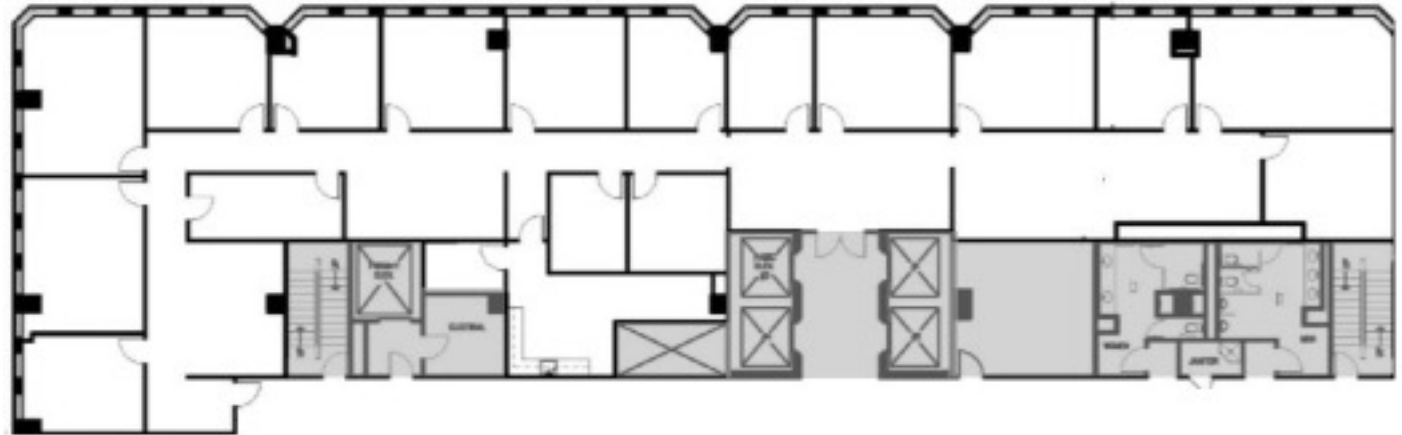

SUITE 950
3,000-7,000 RSF
DIVISIBLE

THE LEASING TEAM

ELLIOT PRIEUR

eprieur@gaedeke.com
214.273.3333

LUKE WALTER

lwalter@gaedeke.com
214.273.3322

LEMMON

OAK LAWN