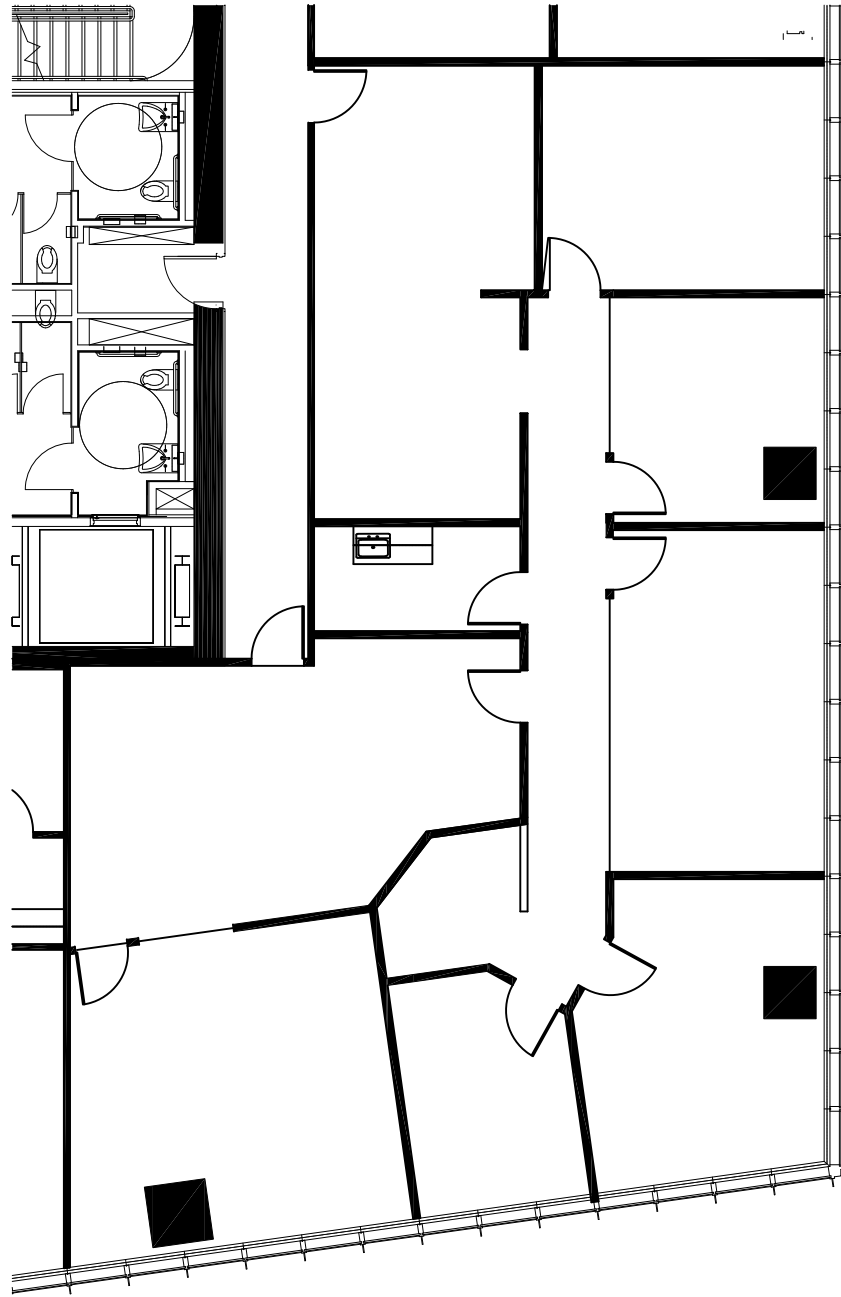

BRICKELL ARCH

1395 Brickell Avenue — MIAMI

SUITE 1080 | 3,038 RSF

KIRK FETTER

Vice President of Leasing

kfetter@gaecke.com

786.999.8003

gaecke.com