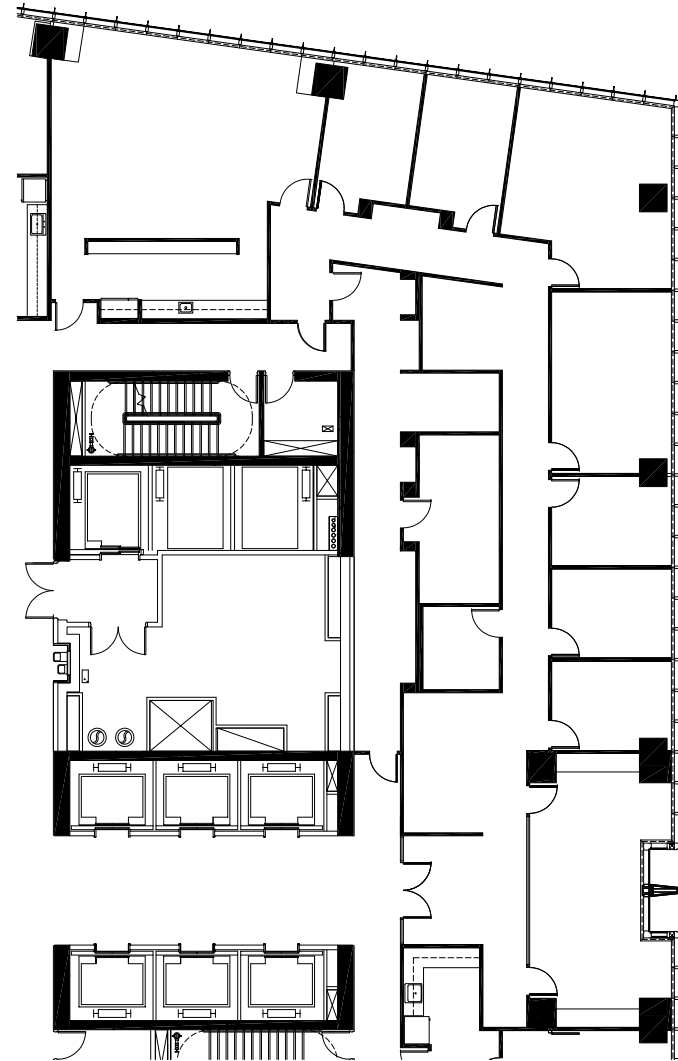

BRICKELL ARCH

1395 Brickell Avenue – MIAMI

Suite 1100 | 5,284 RSF

Stephen Rutchik
Executive Managing Director
+1786 517 4895
stephen.rutchik@colliers.com

Tom Farmer
Managing Director
+1786 517 4867
tom.farmer@colliers.com

BrickellArch.com

GAEDEKE GROUP

Information herein has been obtained from sources deemed reliable, however its accuracy cannot be guaranteed. The user is required to conduct their own due diligence and verification. Copyright © 2022 Colliers International.