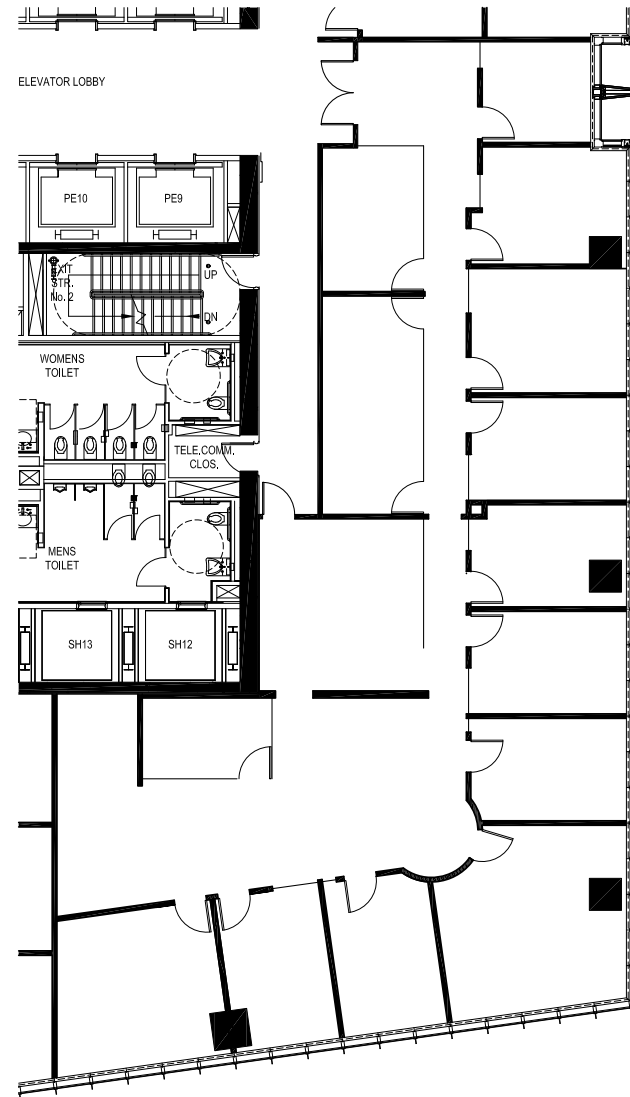

BrickellArch.com

Suite 1380 | 4,474 RSF

GAEDEKE GROUP