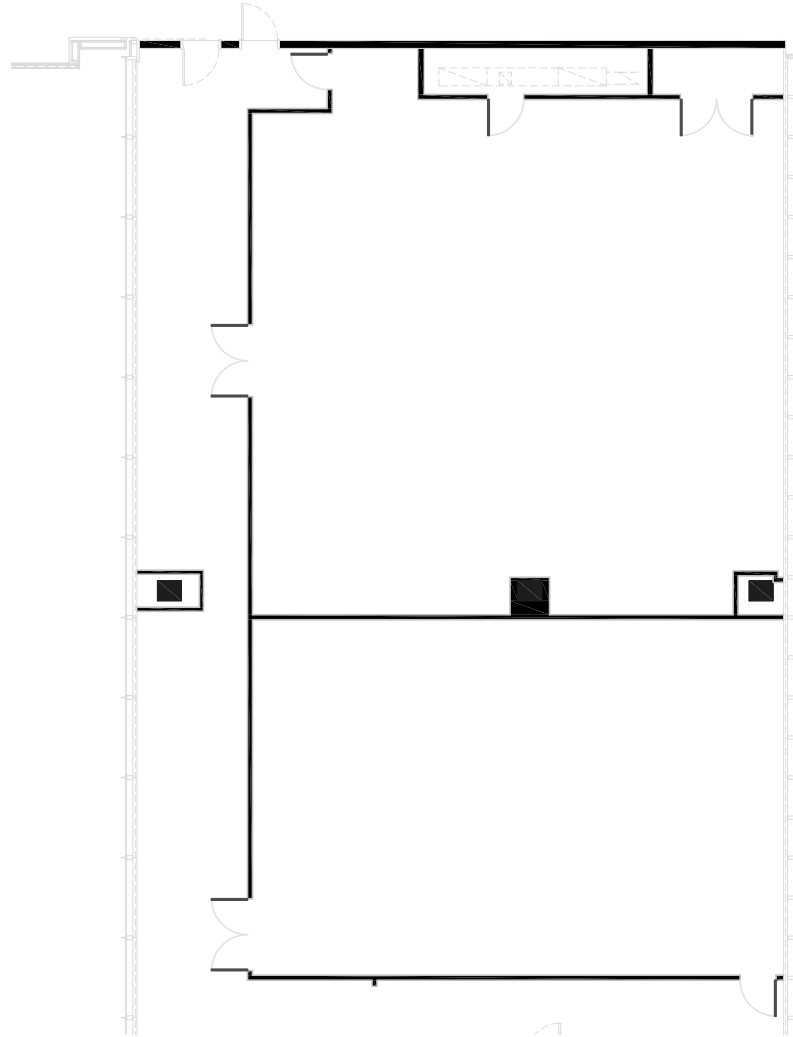

BRICKELL ARCH

1395 Brickell Avenue – MIAMI

Suite 280 | 6,059 RSF

Tom Farmer
Managing Director
+1786 517 4867
tom.farmer@colliers.com

Stephen Rutchik
Executive Managing Director
+1786 517 4895
stephen.rutchik@colliers.com

BrickellArch.com

GAEDEKE GROUP