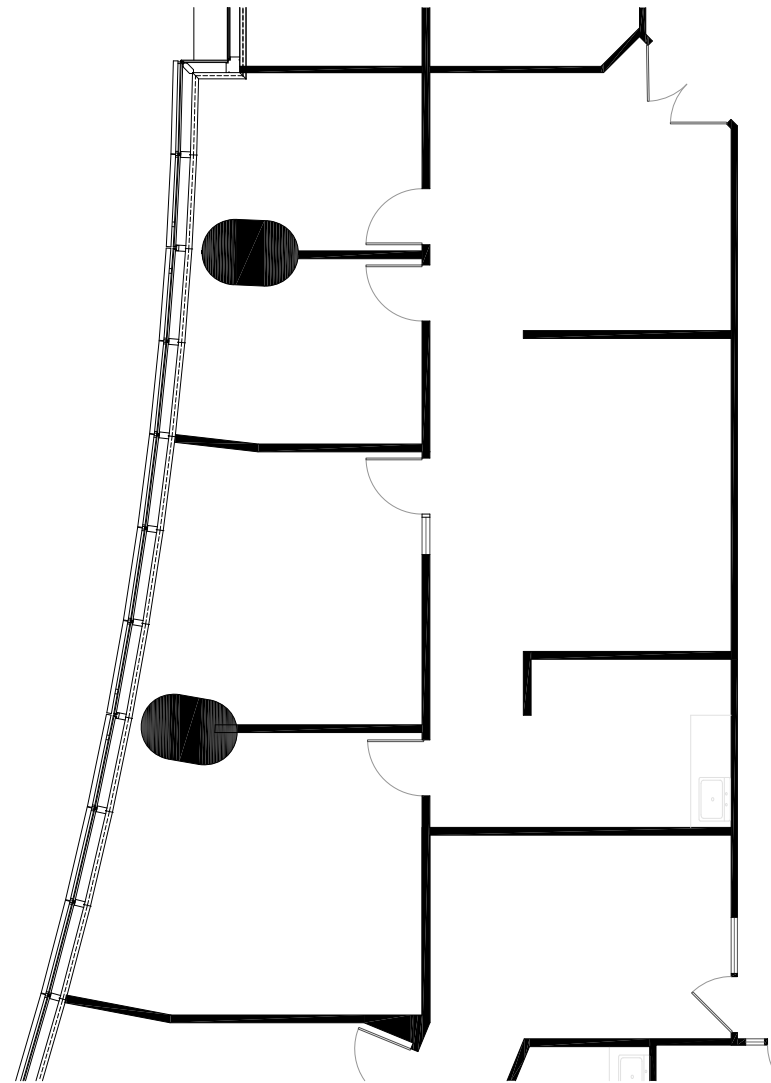

BRICKELL ARCH

1395 Brickell Avenue – MIAMI

Suite 610 | 1,753 RSF

Tom Farmer
Managing Director
+1786 517 4867
tom.farmer@colliers.com

Stephen Rutchik
Executive Managing Director
+1786 517 4895
stephen.rutchik@colliers.com

BrickellArch.com

GAEDEKE GROUP