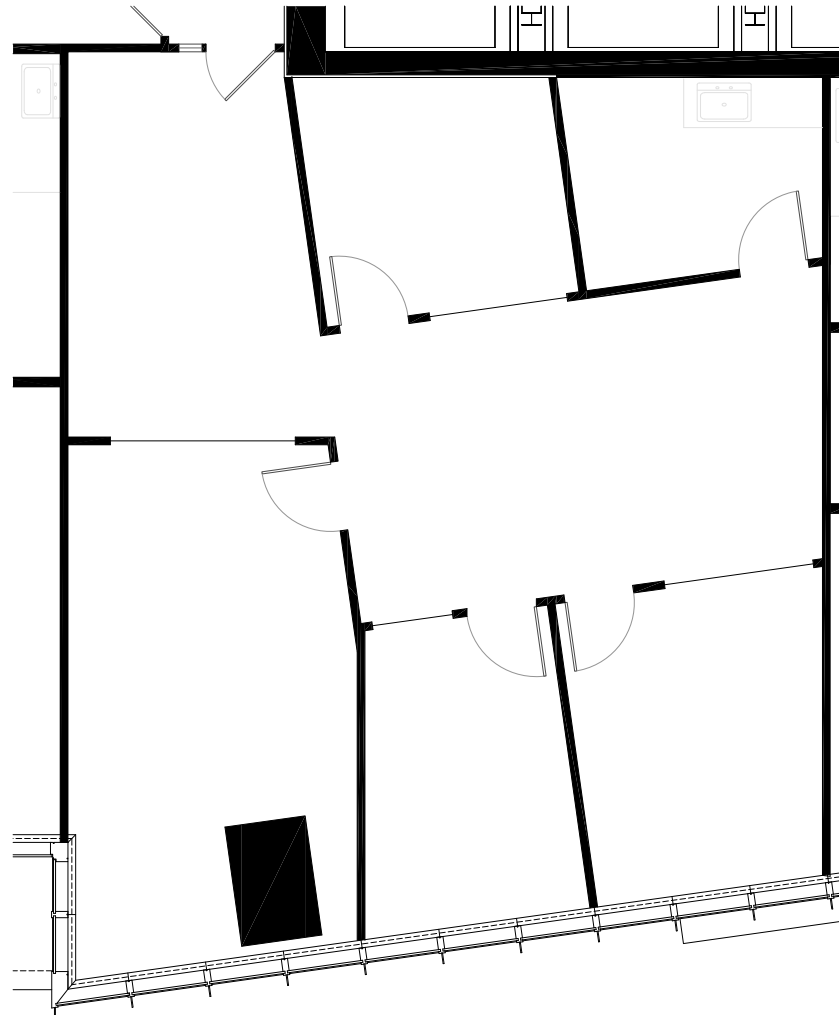

BRICKELL ARCH

1395 Brickell Avenue – MIAMI

Suite 640 | 1,497 RSF

Tom Farmer
Managing Director
+1786 517 4867
tom.farmer@colliers.com

Stephen Rutchik
Executive Managing Director
+1786 517 4895
stephen.rutchik@colliers.com

BrickellArch.com

GAEDEKE GROUP