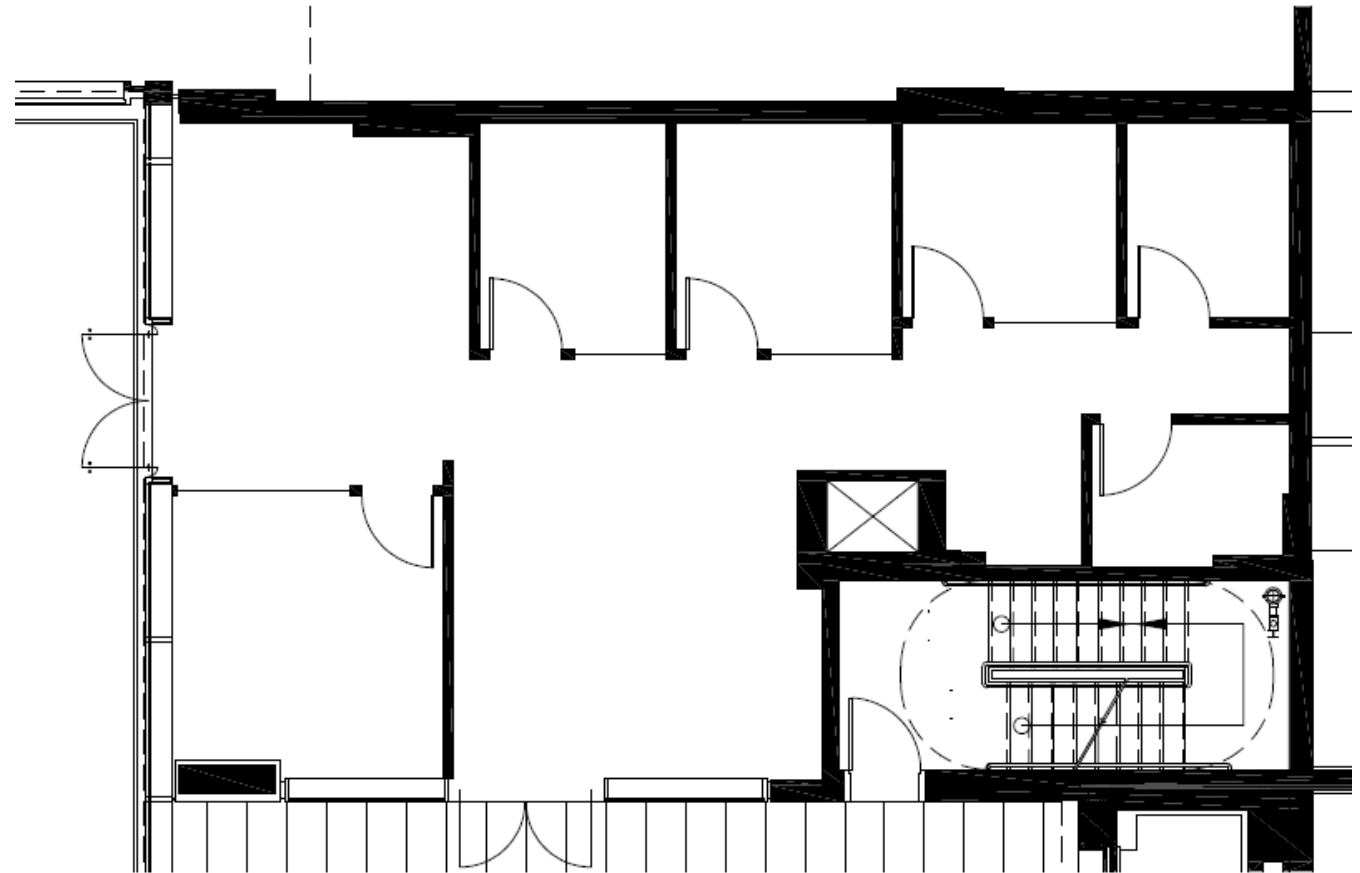

BRICKELL ARCH

1395 Brickell Avenue – MIA ³³¹

SUITE 120 | 1,231 RSF

Fitwel®
Viral Response
Certified

KIRK FETTER

Vice President of Leasing

kfetter@gaedeke.com

786.999.8003

gaedeke.com

GAEDEKEGROUP