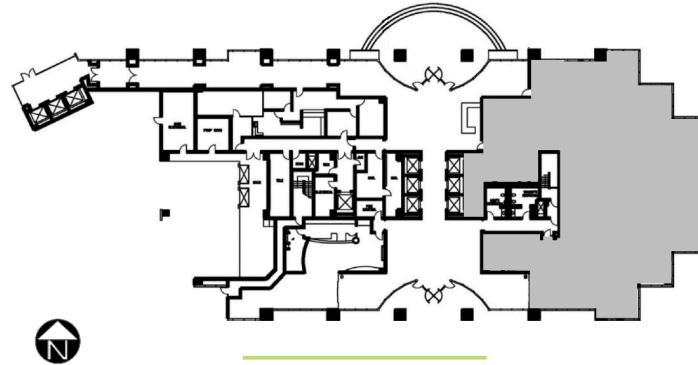

SUITE 100
10,678 RSF

DALLAS N TOLLWAY

ARAPAHO ROAD

LEASING TEAM

ELLIOT PRIEUR

eprieur@gaedeke.com
214.273.3333

ALLISON JOHNSTON FRIZZO

ajohnston@gaedeke.com
214.273.3322