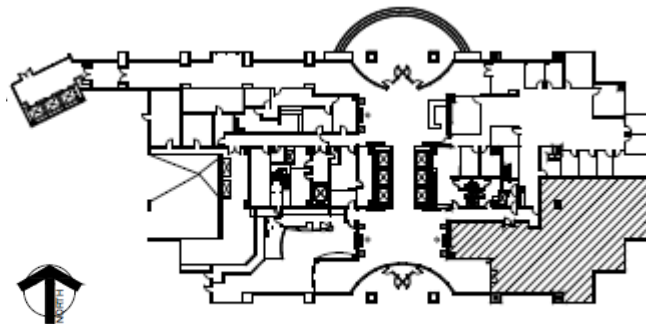

SUITE 125
4,651 RSF

DALLAS N TOLLWAY

LEASING TEAM

ELLIOT PRIEUR
eprieur@gaedeke.com
214.273.3333

LUKE WALTER
lwalter@gaedeke.com
214.273.3322

gaedeke.com

ARAPAHO ROAD