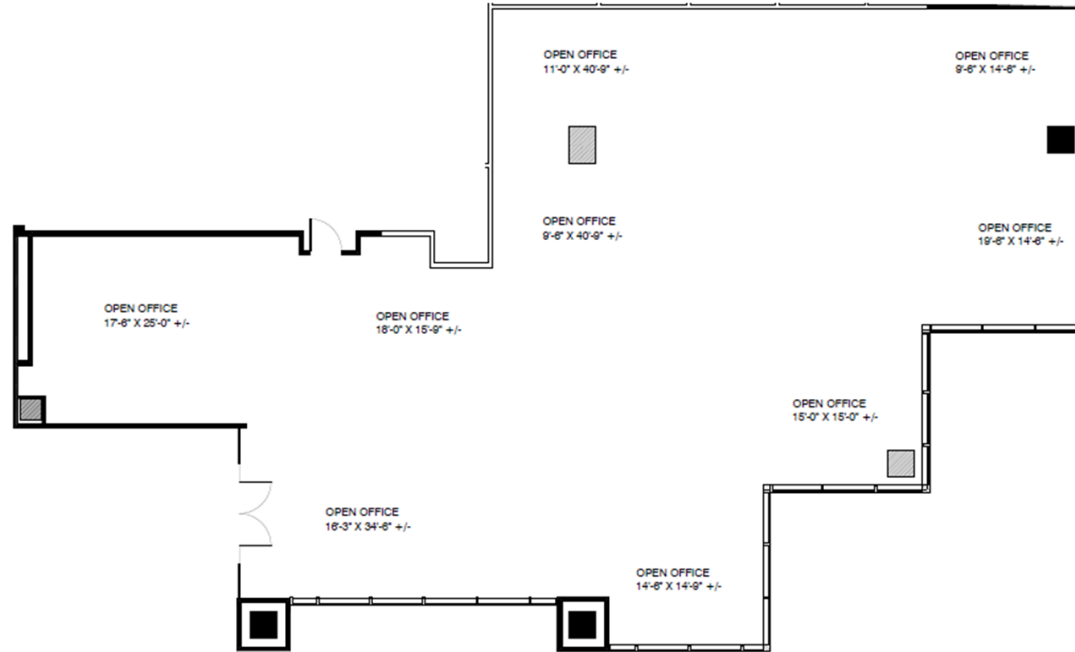

SUITE 125
4,651 RSF

DALLAS N TOLLWAY

LEASING TEAM

ELLIOT PRIEUR
eprieur@gaedeke.com
214.273.3333

LUKE WALTER
lwalter@gaedeke.com
214.273.3322

gaedeke.com

ARAPAHO ROAD