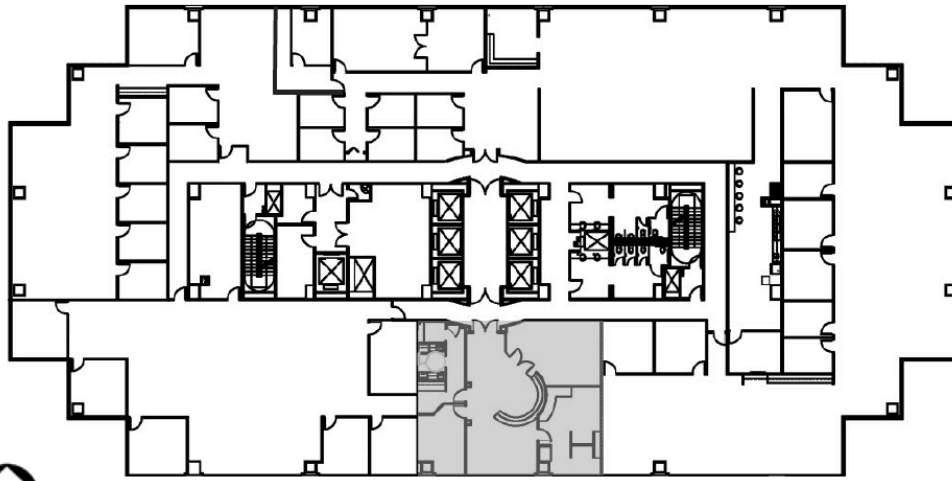

SUITE 725
2,265 RSF

ARAPAHO ROAD

DALLAS N TOLLWAY

LEASING TEAM

ELLIOT PRIEUR
eprieur@gaedeke.com
214.273.3333

ALLISON JOHNSTON FRIZZO
ajohnston@gaedeke.com
214.273.3322

gaedeke.com