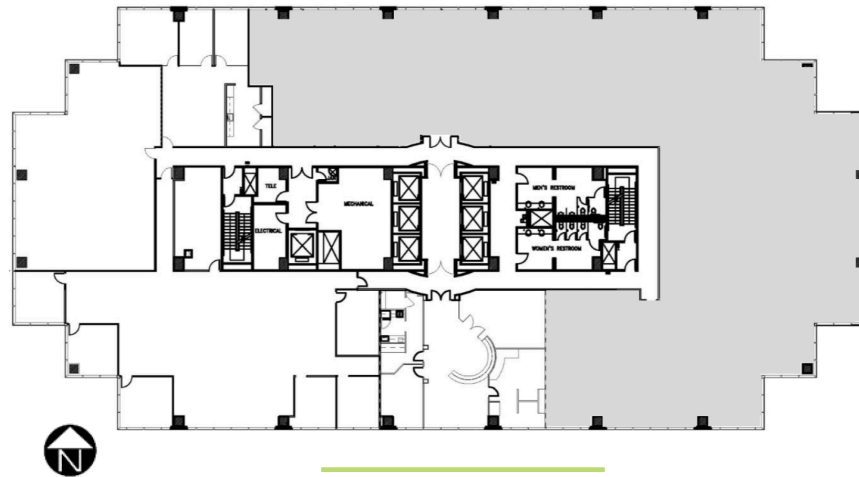

SUITE 750
14,562 RSF

DALLAS N TOLLWAY

ARAPAHO ROAD

LEASING TEAM

ELLIOT PRIEUR

eprieur@gaedeke.com
214.273.3333

ALLISON JOHNSTON FRIZZO

ajohnston@gaedeke.com
214.273.3322