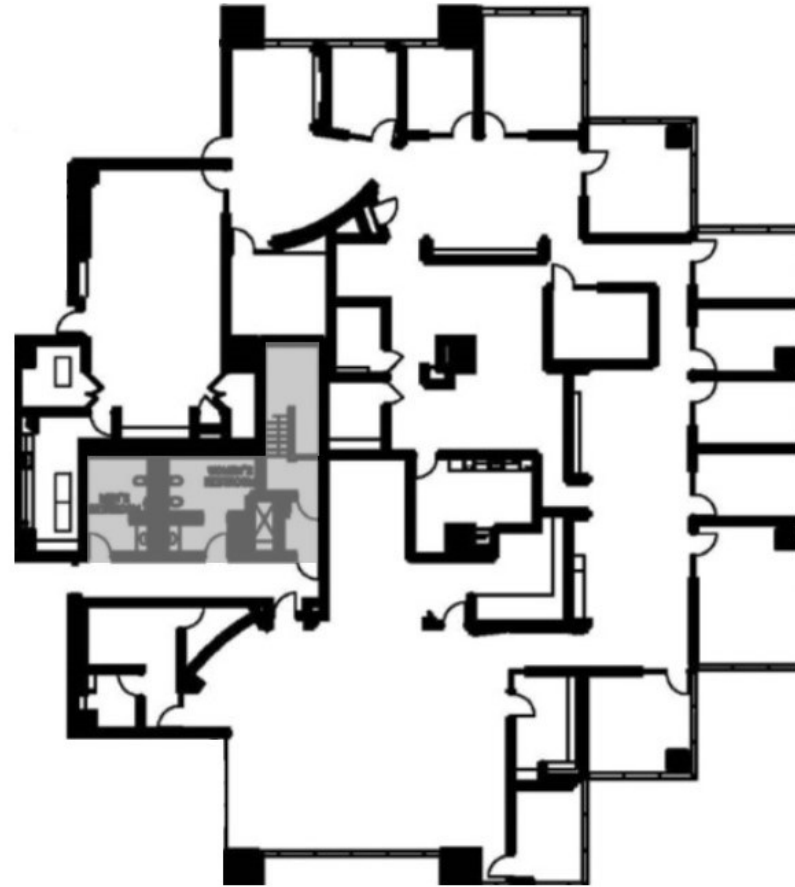

15455 North Dallas Parkway | Addison, Texas

MILLENNIUM TOWER

ARAPAHO ROAD

DALLAS N TOLLWAY

SUITE 100
10,678 RSF

LEASING TEAM

ELLIOT PRIEUR

eprieur@gaedeke.com
214.273.3333