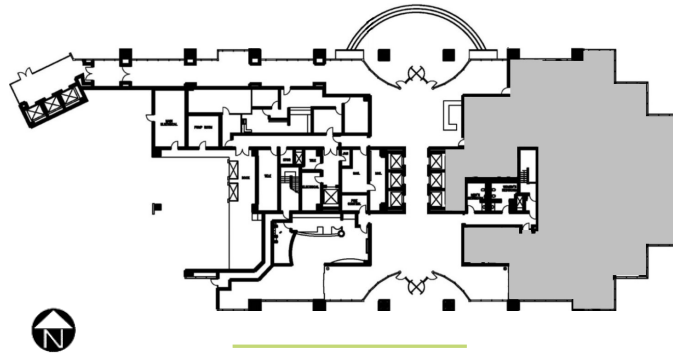

15455 North Dallas Parkway | Addison, Texas

MILLENNIUM TOWER

ARAPAHO ROAD

DALLAS N TOLLWAY

SUITE 100
10,678 RSF

LEASING TEAM

ELLIOT PRIEUR

eprieur@gaedeke.com
214.273.3333