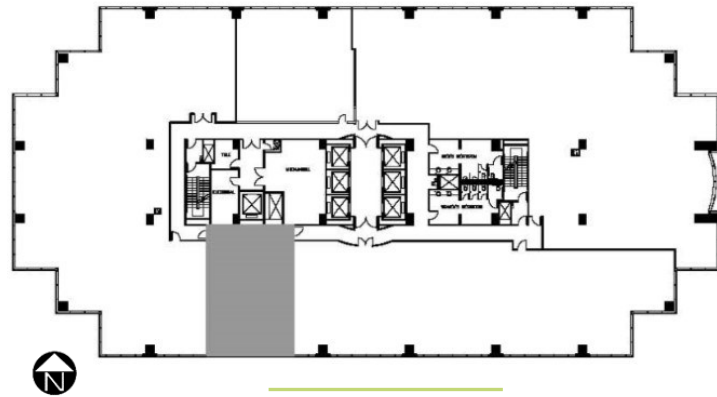

15455 North Dallas Parkway | Addison, Texas

MILLENNIUM TOWER

ARAPAHO ROAD

DALLAS N TOLLWAY

SUITE 1240
1,721 RSF

LEASING TEAM

ELLIOT PRIEUR
eprieur@gaedeke.com
214.273.3333

ALLISON JOHNSTON
ajohnston@gaedeke.com
214.273.3322