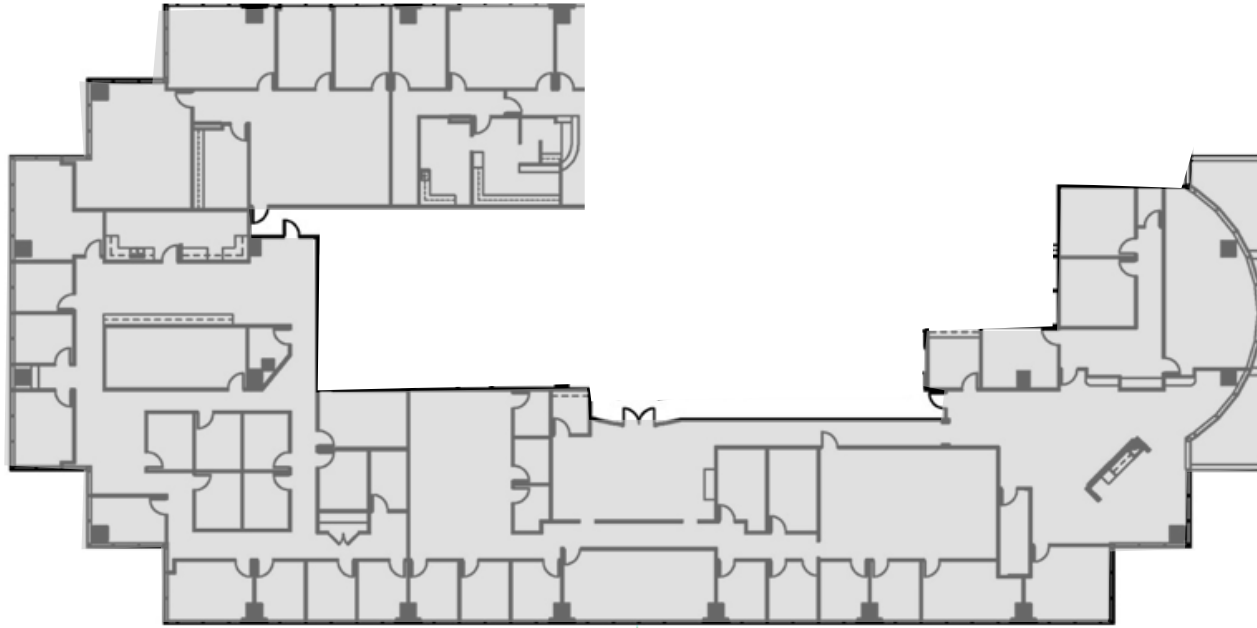

SUITE 1300  
20,080 RSF

DALLAS N TOLLWAY

ARAPAHO ROAD