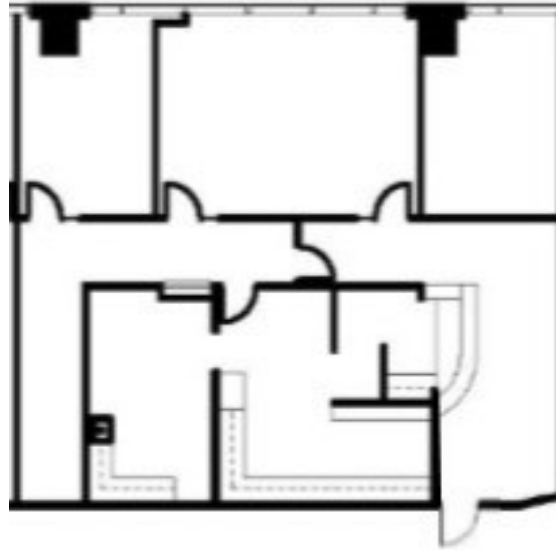

15455 North Dallas Parkway | Addison, Texas

MILLENNIUM TOWER

DALLAS N TOLLWAY

ARAPAHO ROAD

SUITE 1330
1,604 RSF

LEASING TEAM

ELLIOT PRIEUR

eprieur@gaedeke.com
214.273.3333