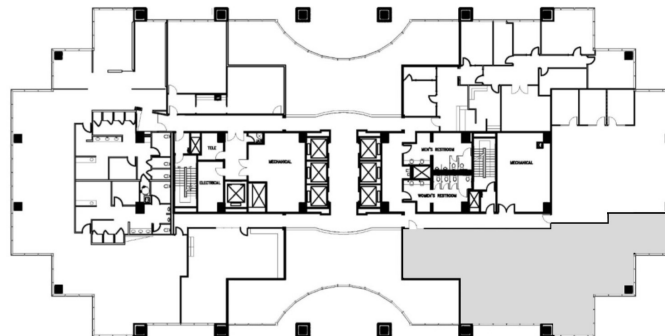

SUITE 200
3,463 RSF

DALLAS N TOLLWAY

ARAPAHO ROAD

LEASING TEAM

ELLIOT PRIEUR
eprieur@gaedeke.com
214.273.3333

LUKE WALTER
lwalter@gaedeke.com
214.273.3322

gaedeke.com