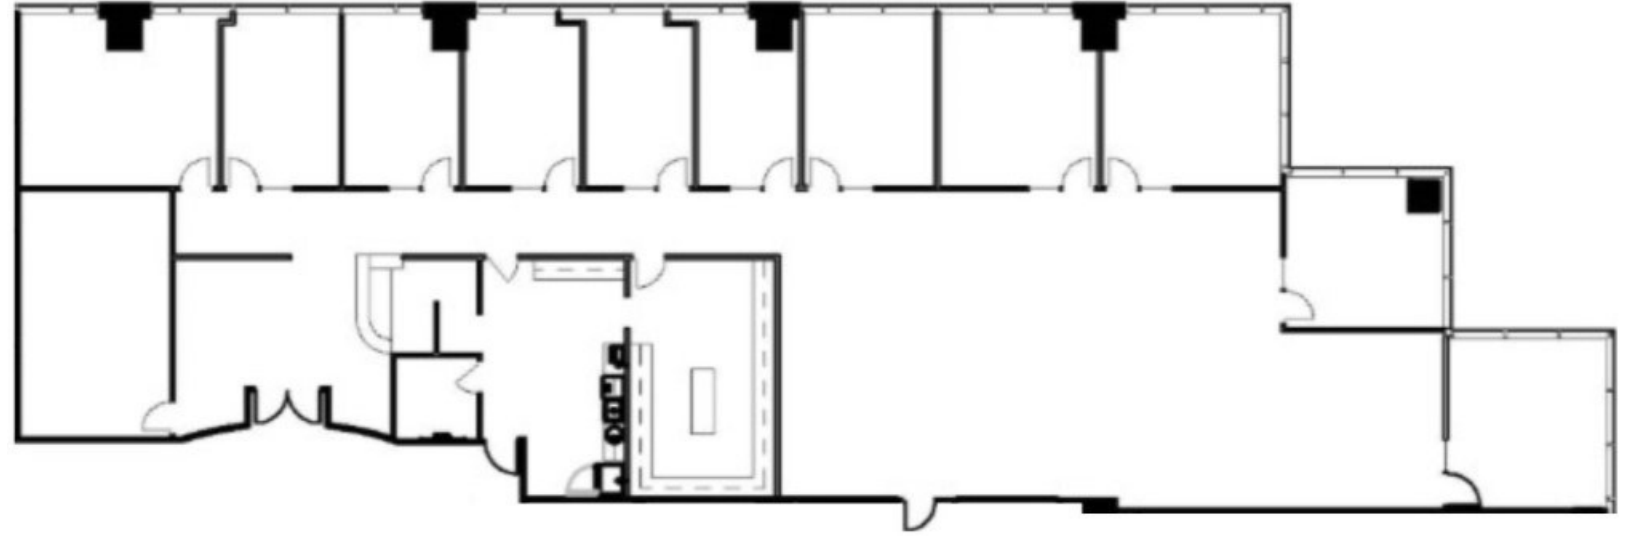

MILLENNIUM TOWER

15455 North Dallas Parkway | Addison, Texas

SUITE 400
7,112 RSF

DALLAS N TOLLWAY

ARAPAHO ROAD

LEASING TEAM

ELLIOT PRIEUR
eprieur@gaedeke.com
214.273.3333

ALLISON JOHNSTON
ajohnston@gaedeke.com
214.273.3322