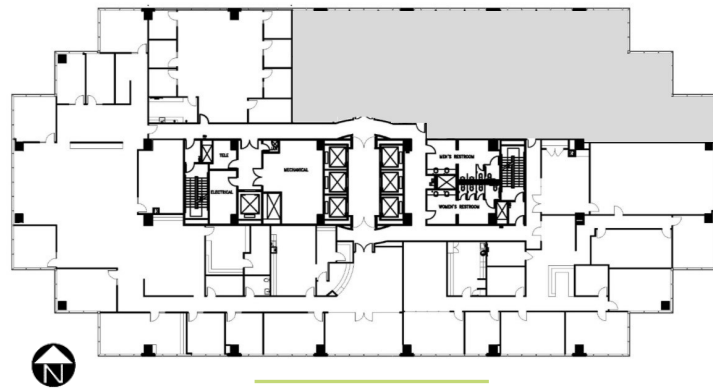

MILLENNIUM TOWER

15455 North Dallas Parkway | Addison, Texas

SUITE 400
7,112 RSF

DALLAS N TOLLWAY

ARAPAHO ROAD

LEASING TEAM

ELLIOT PRIEUR
eprieur@gaedeke.com
214.273.3333

ALLISON JOHNSTON
ajohnston@gaedeke.com
214.273.3322