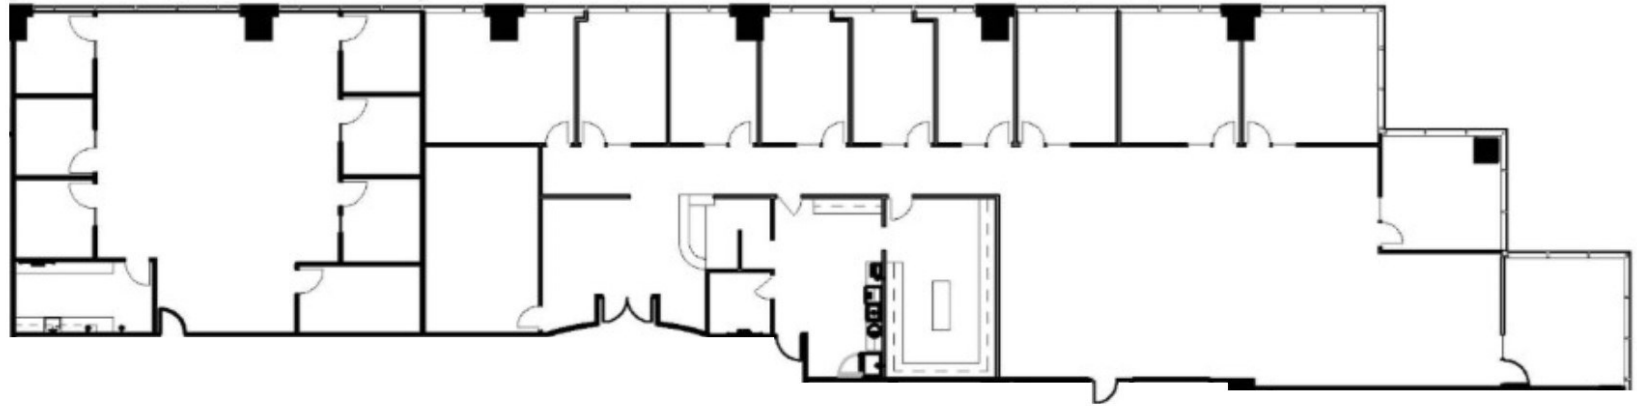

SUITE 400/475
9,499 RSF

DALLAS N TOLLWAY

ARAPAHO ROAD

LEASING TEAM

ELLIOT PRIEUR

eprieur@gaedeke.com
214.273.3333

ALLISON JOHNSTON

ajohnston@gaedeke.com
214.273.3322