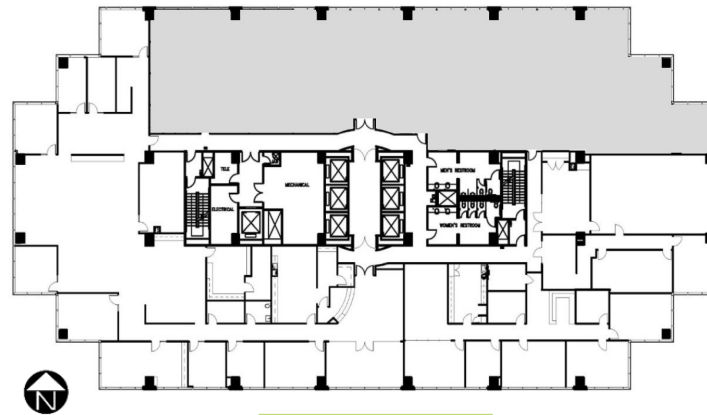

SUITE 400/475
9,499 RSF

DALLAS N TOLLWAY

ARAPAHO ROAD

LEASING TEAM

ELLIOT PRIEUR

eprieur@gaedeke.com
214.273.3333

ALLISON JOHNSTON

ajohnston@gaedeke.com
214.273.3322