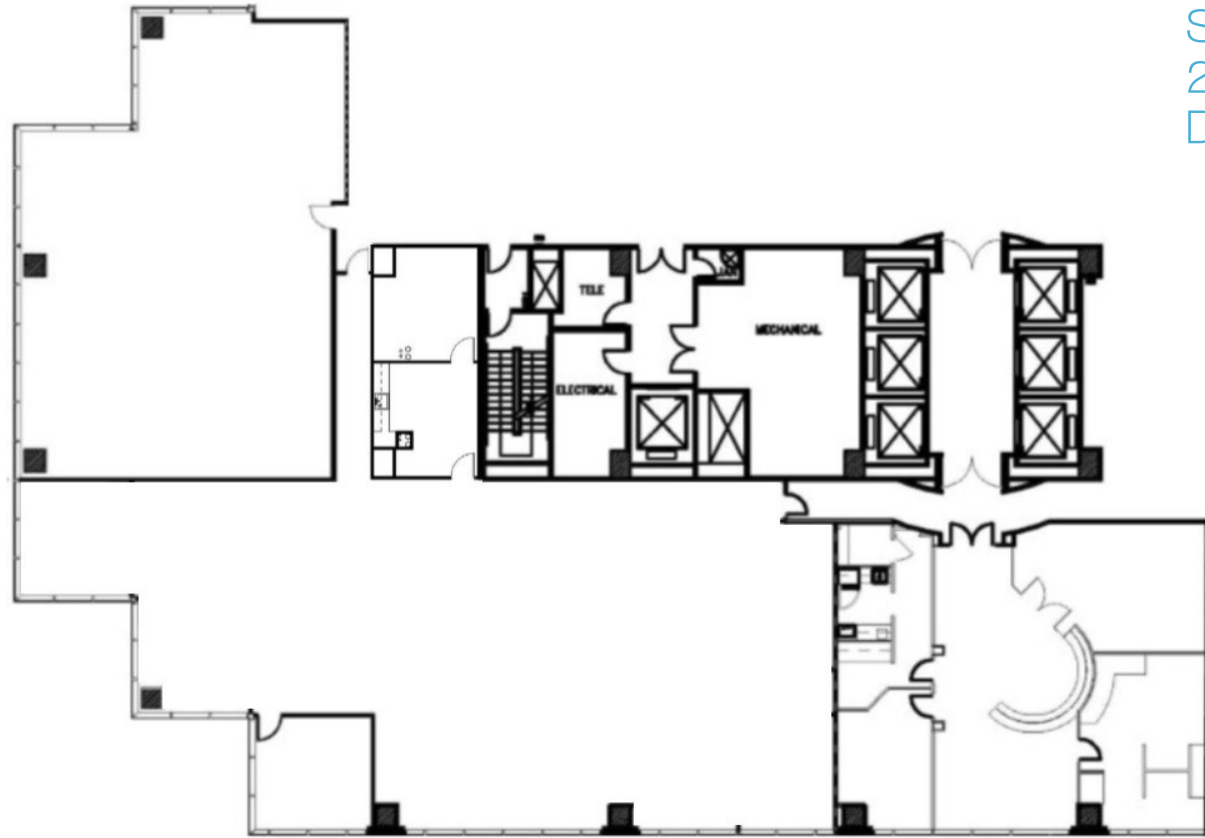

# MILLENNIUM TOWER

15455 North Dallas Parkway | Addison, Texas

SUITE 700/725/780  
2,000—10,652 RSF  
Divisible

DALLAS N TOLLWAY

ARAPAHO ROAD