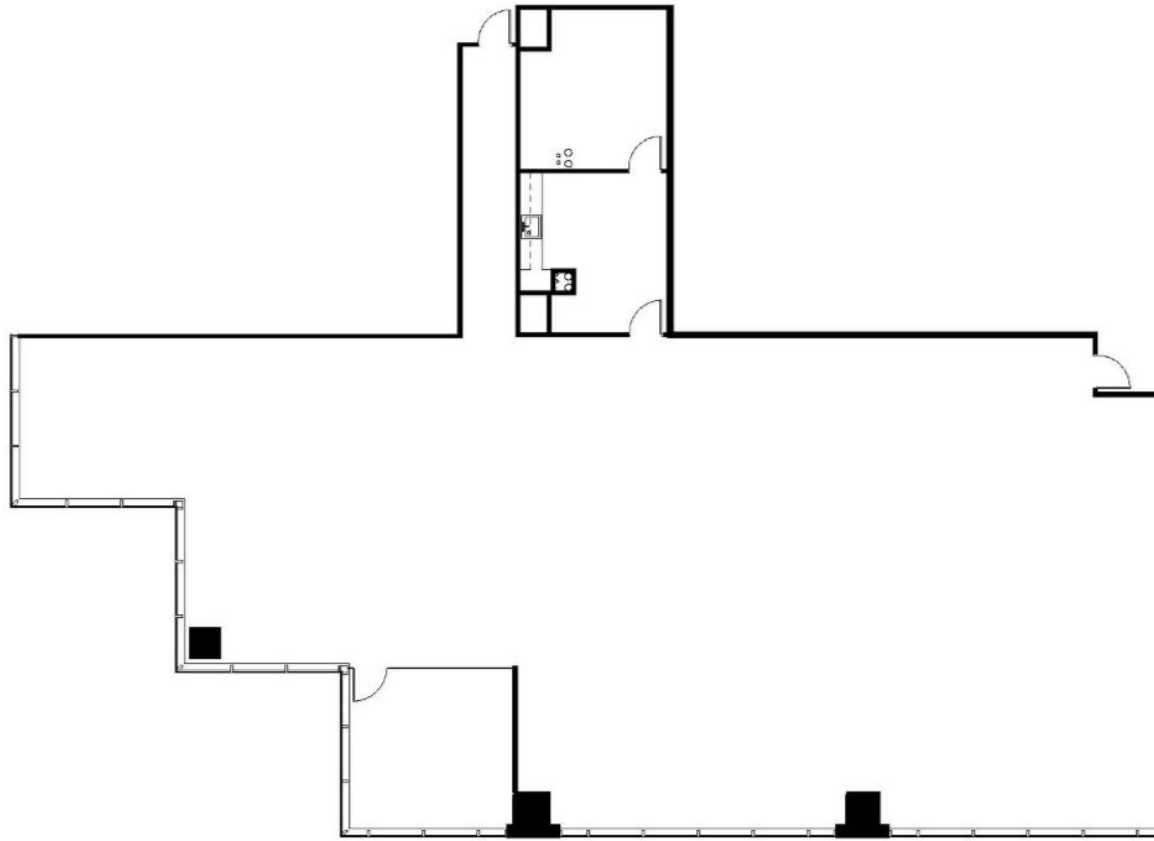

MILLENNIUM TOWER

15455 North Dallas Parkway | Addison, Texas

SUITE 700
5,665 RSF

DALLAS N TOLLWAY

ARAPAHO ROAD

LEASING TEAM

ELLIOT PRIEUR

eprieur@gaedeke.com
214.273.3333