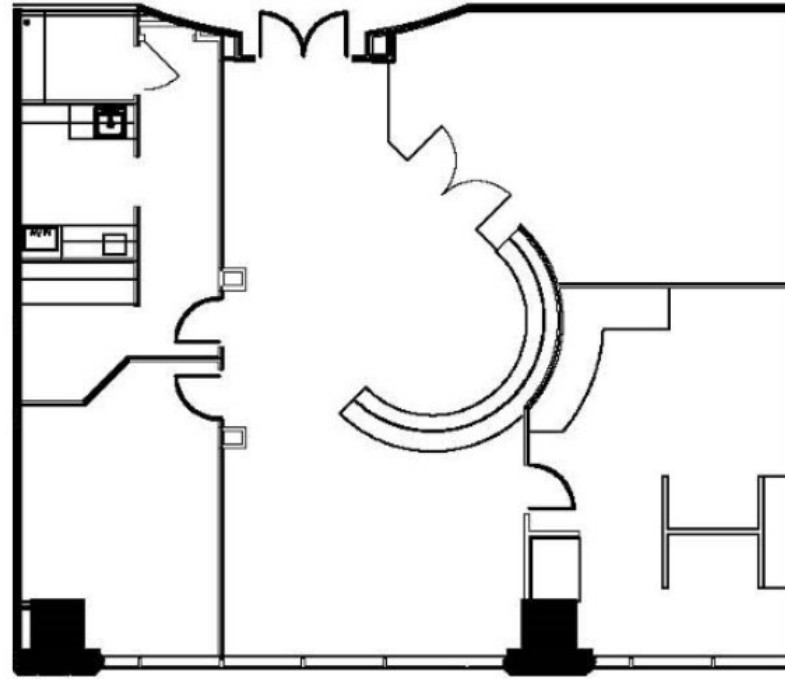

MILLENNIUM TOWER

15455 North Dallas Parkway | Addison, Texas

SUITE 725
2,265 RSF

DALLAS N TOLLWAY

ARAPAHO ROAD

LEASING TEAM

ELLIOT PRIEUR

eprieur@gaedeke.com
214.273.3333