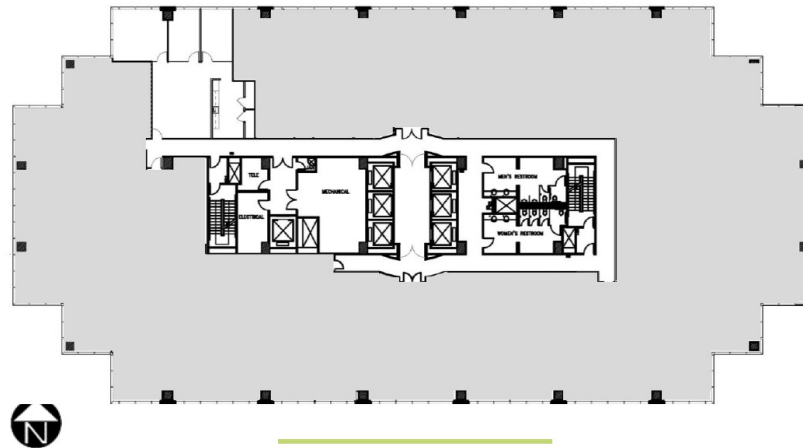

SUITE 700/725/750/780
2,000 – 25,214 RSF
DIVISIBLE

DALLAS N TOLLWAY

ARAPAHO ROAD

LEASING TEAM

ELLIOT PRIEUR
eprieur@gaedeke.com
214.273.3333

LUKE WALTER
lwalter@gaedeke.com
214.273.3322

gaedeke.com