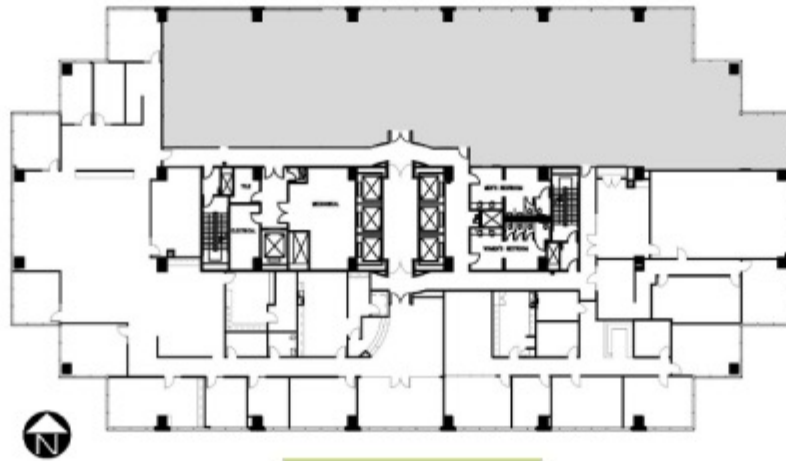

SUITE 400/475
9,499 RSF

ARAPAHO ROAD

DALLAS N TOLLWAY

LEASING TEAM

ELLIOT PRIEUR
eprieur@gaedeke.com
214.273.3333

LUKE WALTER
lwalter@gaedeke.com
214.273.3322

gaedeke.com