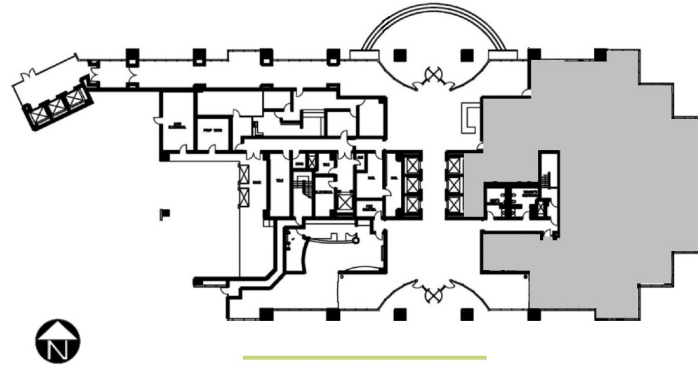

SUITE 100
10,678 RSF

DALLAS N TOLLWAY

ARAPAHO ROAD

LEASING TEAM

ELLIOT PRIEUR
eprieur@gaedeke.com
214.273.3333

LUKE WALTER
lwalter@gaedeke.com
214.273.3322

gaedeke.com