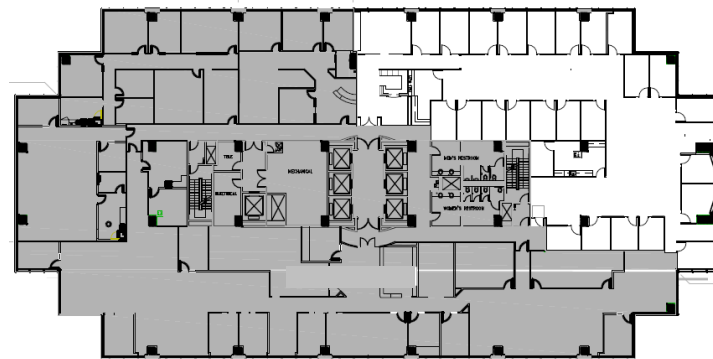

SUITE 1200
8,976 RSF

DALLAS N TOLLWAY

ARAPAHO ROAD

LEASING TEAM

ELLIOT PRIEUR
eprieur@gaedeke.com
214.273.3333

LUKE WALTER
lwalter@gaedeke.com
214.273.3322

gaedeke.com

Fitwel[®]
Viral Response
Certified