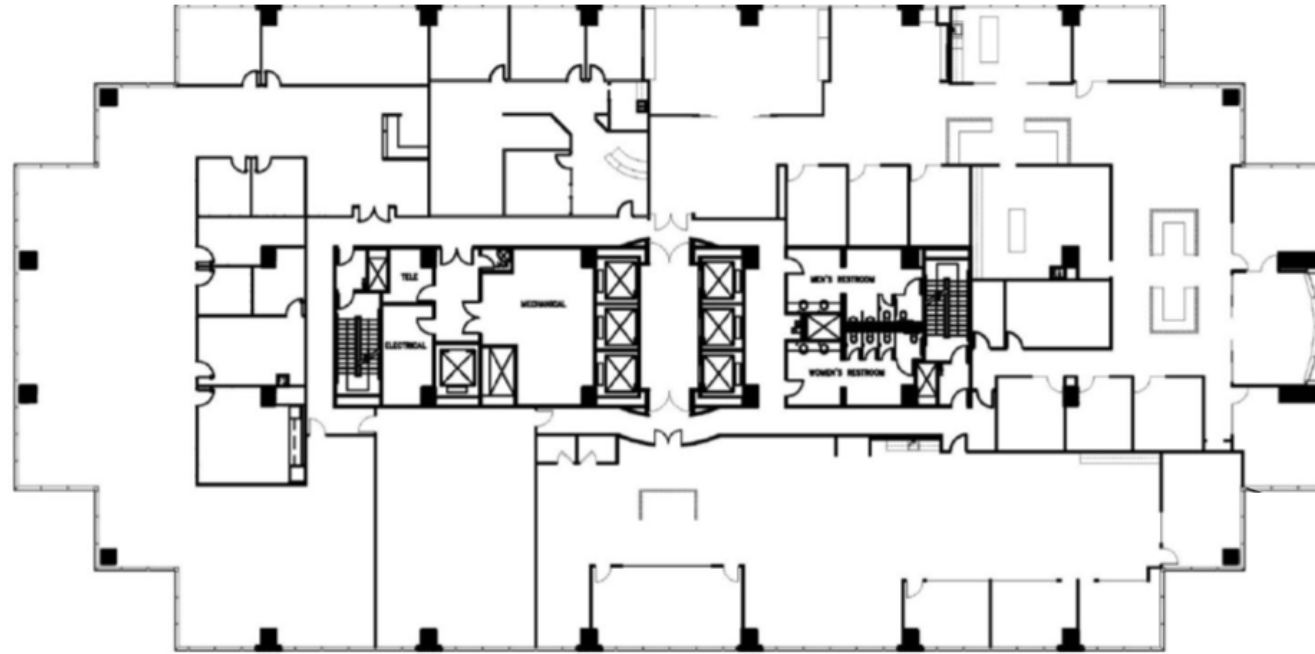

SUITE 1200
26,790 RSF

DALLAS N TOLLWAY

ARAPAHO ROAD

LEASING TEAM

ELLIOT PRIEUR
eprieur@gaedeke.com
214.273.3333

LUKE WALTER
lwalter@gaedeke.com
214.273.3322

gaedeke.com