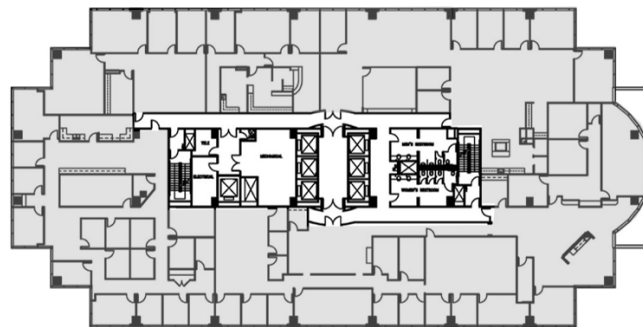

SUITE 1200
26,790 RSF

DALLAS N TOLLWAY

ARAPAHO ROAD

LEASING TEAM

ELLIOT PRIEUR
eprieur@gaedeke.com
214.273.3333

LUKE WALTER
lwalter@gaedeke.com
214.273.3322

gaedeke.com