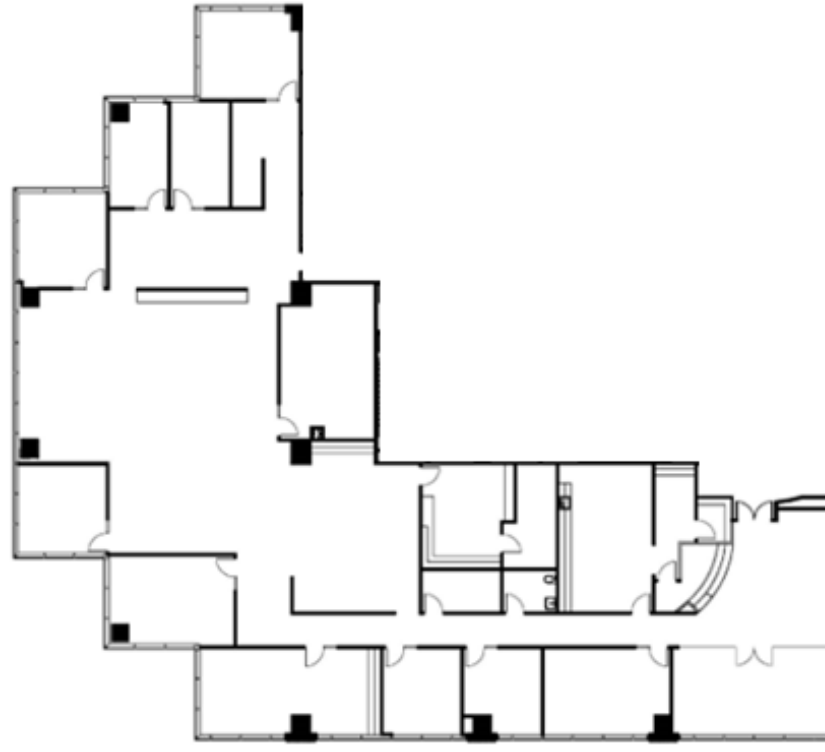

MILLENNIUM TOWER

15455 North Dallas Parkway | Addison, Texas

DALLAS N TOLLWAY

ARAPAHO ROAD

SUITE 450
10,392 RSF

LEASING TEAM

ELLIOT PRIEUR

eprieur@gaedeke.com
214.273.3333