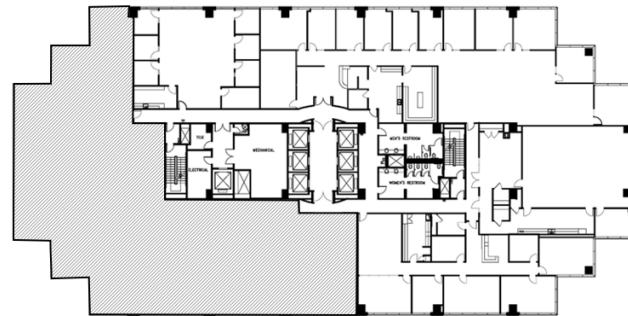

MILLENNIUM TOWER

15455 North Dallas Parkway | Addison, Texas

DALLAS N TOLLWAY

ARAPAHO ROAD

SUITE 450
10,392 RSF

LEASING TEAM

ELLIOT PRIEUR

eprieur@gaedeke.com
214.273.3333

LUKE WALTER

lwalter@gaedeke.com
214.273.3322

gaedeke.com

Fitwel®
Viral Response
Certified

GAEDEKEGROUP