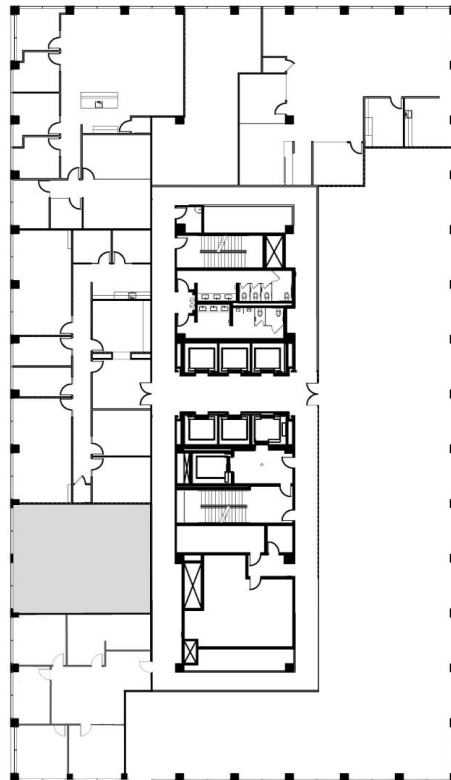

gaedeke.com

Fitwel[®]
Viral Response
Certified

GAEDEKEGROUP

SUITE 355
1,458 RSF

SAM RAYBURN TOLLWAY (121)

LEGACY DRIVE