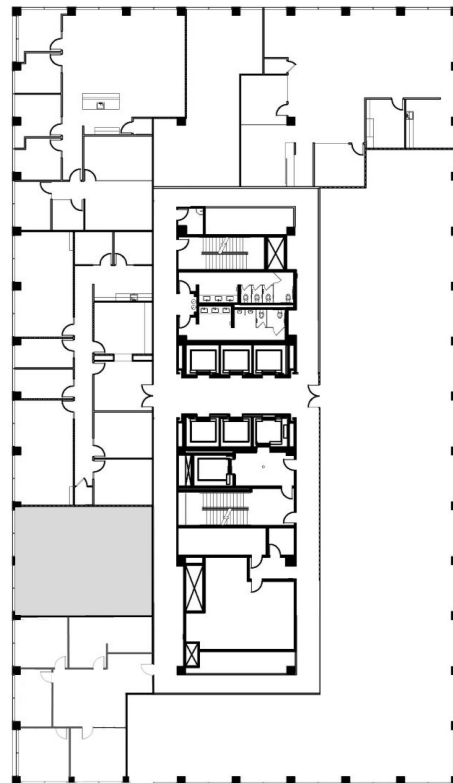

LEASING TEAM

ELLIOT PRIEUR
eprieur@gaedeke.com
214.273.3333

ALLISON JOHNSTON
ajohnston@gaedeke.com
214.273.3322

gaedeke.com

GAEDEKEGROUP

SAM RAYBURN TOLLWAY (121)