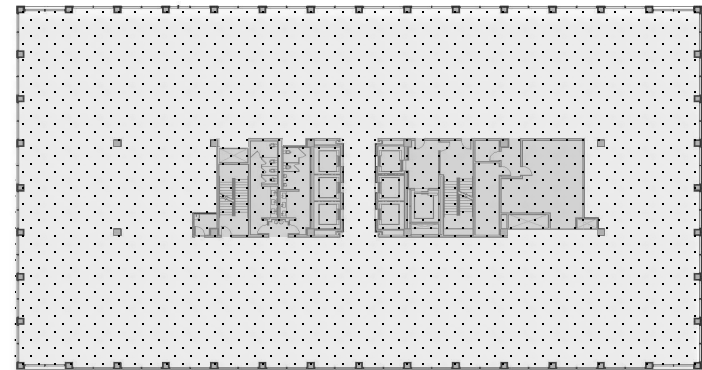

SAM RAYBURN TOLLWAY (121)