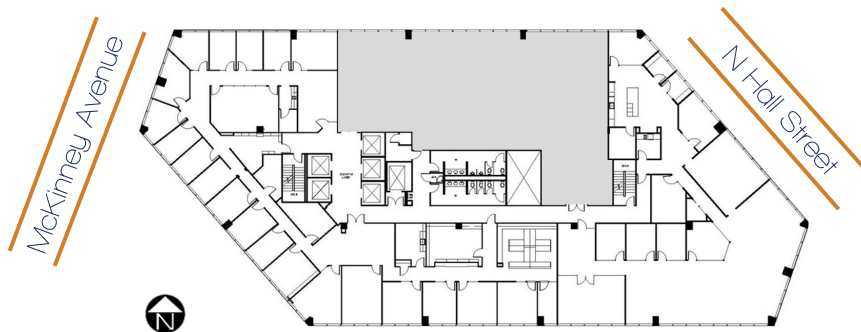

SUITE 1100
2,500—5,166 RSF
Divisible

GAEDEKEGROUP

Fitwel[®]
Viral Response
Certified