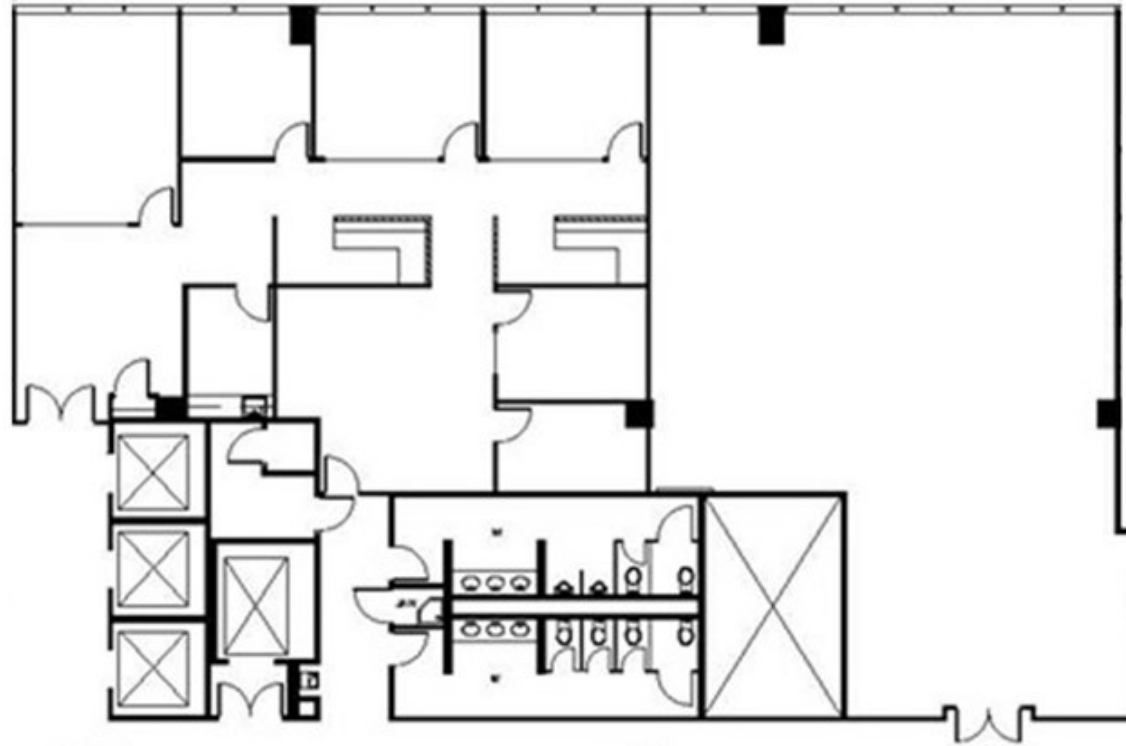

SUITE 1100
2,500—5,166 RSF
Divisible

GAEDEKEGROUP

Fitwel[®]
Viral Response
Certified