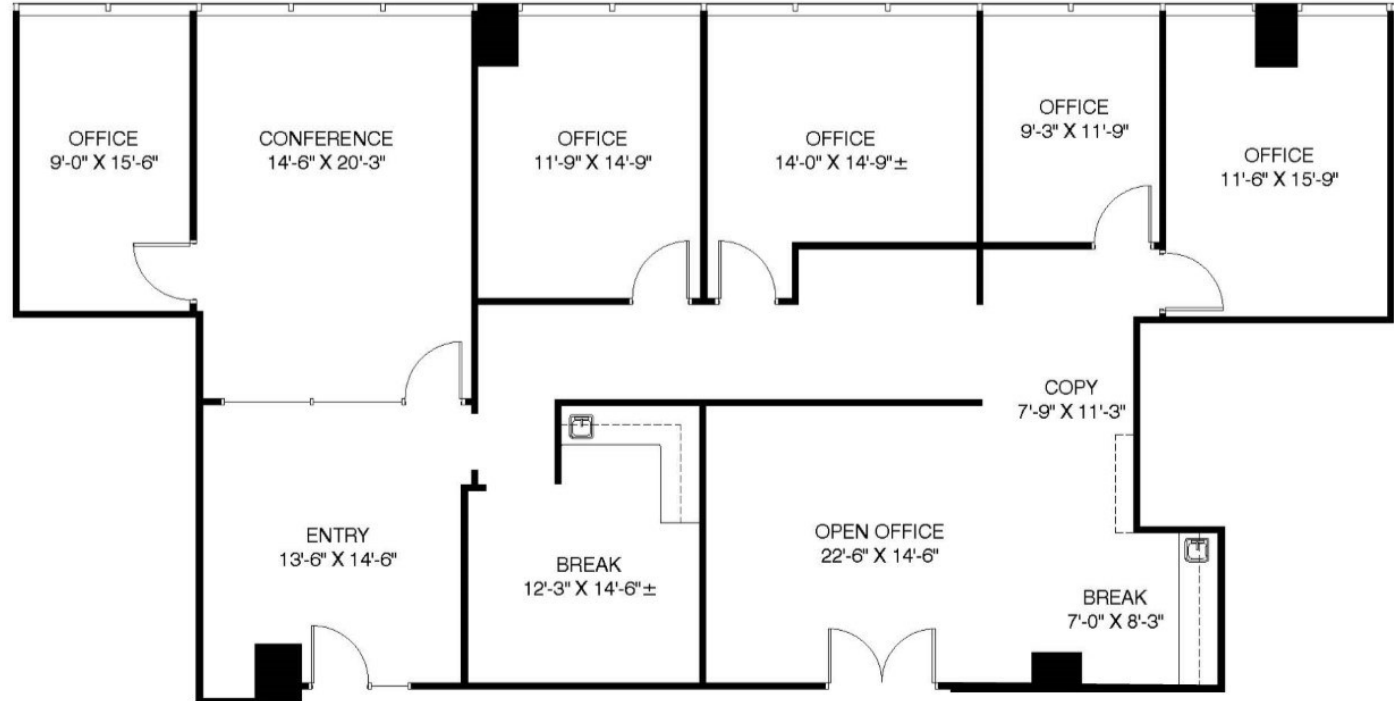

ONE MCKINNEY

3232 McKinney Avenue
Dallas, Texas 75204

SUITE 730
2,668 RSF

LEASING TEAM

ELLIOT PRIEUR

eprieur@gaedeke.com
214.273.3333

LUKE WALTER

lwalter@gaedeke.com
214.273.3322

gaedeke.com

GAEDEKEGROUP

Fitwel®
Viral Response
Certified