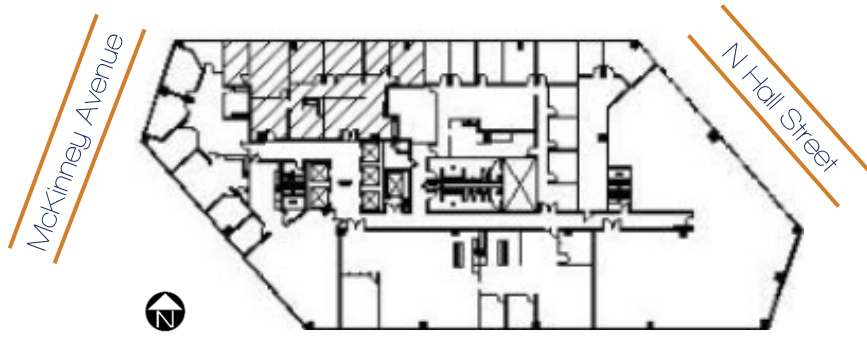

ONE MCKINNEY

3232 McKinney Avenue
Dallas, Texas 75204

SUITE 730
2,668 RSF

LEASING TEAM

ELLIOT PRIEUR

eprieur@gaedeke.com
214.273.3333

LUKE WALTER

lwalter@gaedeke.com
214.273.3322

gaedeke.com

GAEDEKEGROUP

Fitwel®
Viral Response
Certified