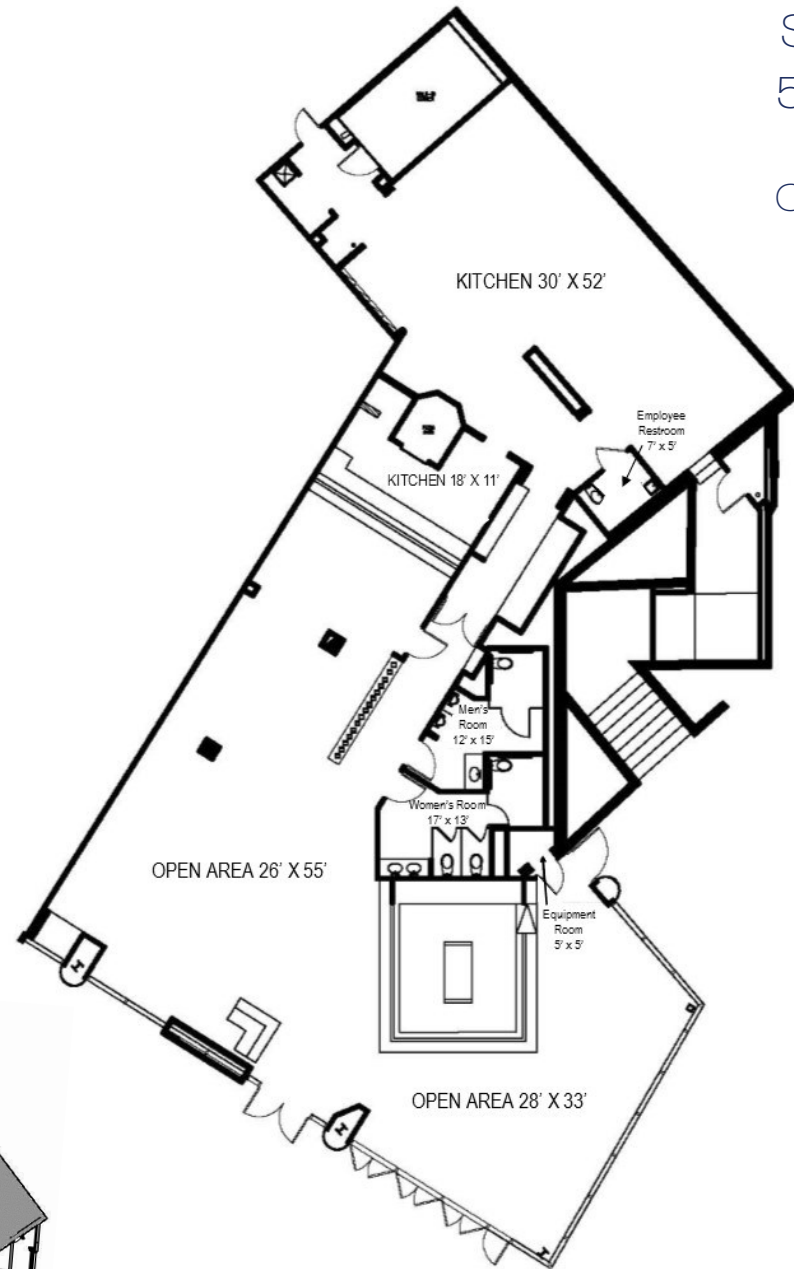

GAEDEKE GROUP
As Unique As Our Name

SUITE 150
5,216 RSF
offered by
CBRE | UCR

ROOM SIZES ARE APPROXIMATE