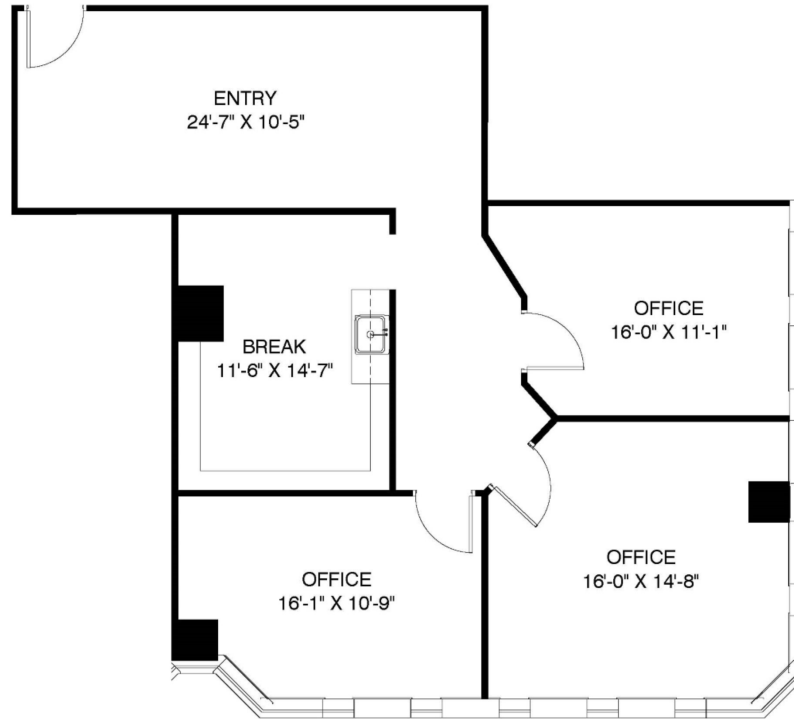

Suite 1010 / 1,327 rsf

THE LEASING TEAM

ELLIOT PRIEUR
 eprieur@gaedeke.com
 214.273.3333

ALLISON JOHNSTON
 ajohnston@gaedeke.com
 214.273.3322

LEMMON

OAK LAWN

WELLBORN

RAWLINS