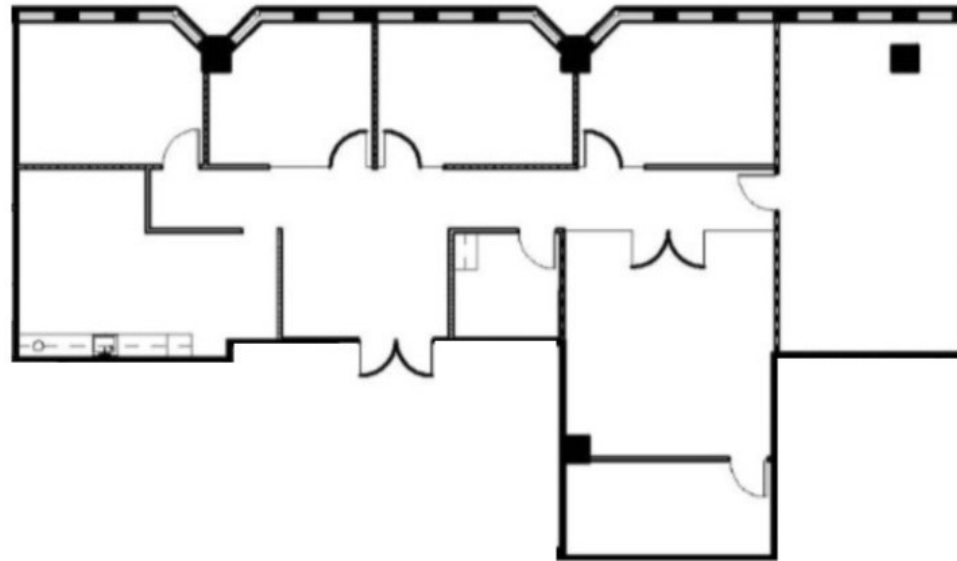

Suite 1350 / 2,943 rsf
offered for sublease
by Cresa Dallas

THE LEASING TEAM

ELLIOT PRIEUR

eprieur@gaedeke.com
214.273.3333

ALLISON JOHNSTON

ajohnston@gaedeke.com
214.273.3322

LEMMON

OAK LAWN