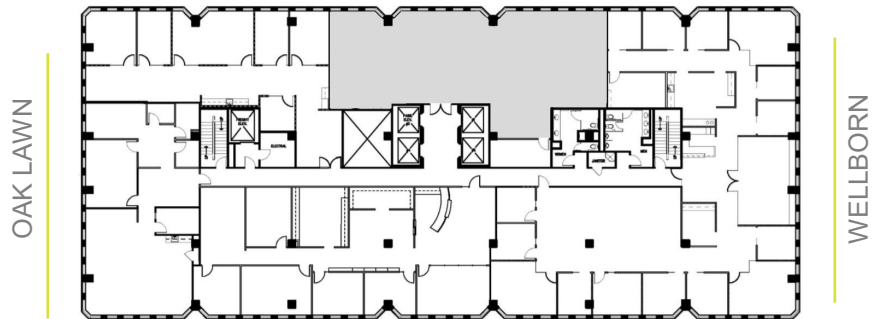

Suite 1350 / 2,943 rsf
offered for sublease
by Cresa Dallas

THE LEASING TEAM

ELLIOT PRIEUR

eprieur@gaedeke.com
214.273.3333

ALLISON JOHNSTON

ajohnston@gaedeke.com
214.273.3322

LEMMON

OAK LAWN