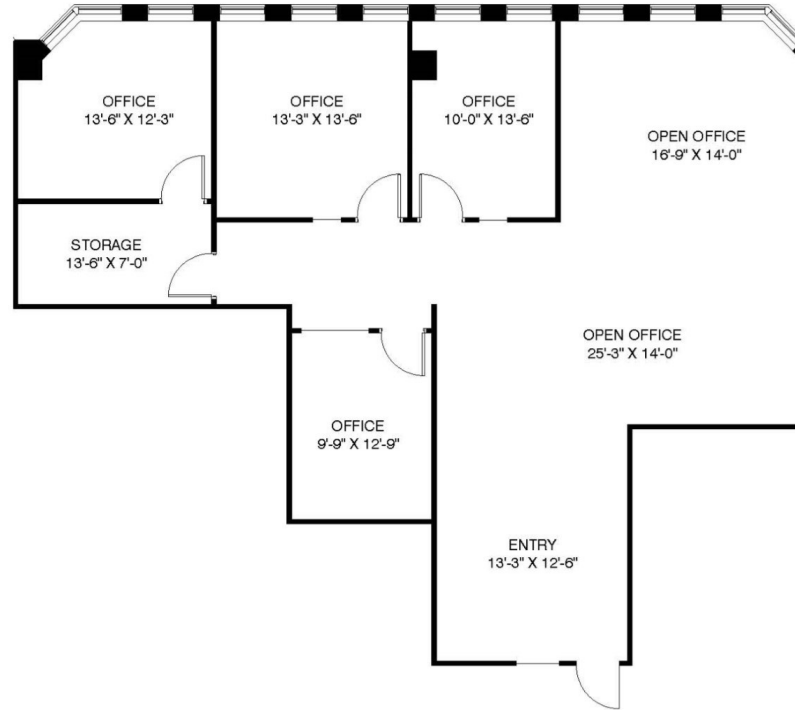

Suite 1405 / 2,017 rsf

THE LEASING TEAM

ELLIOT PRIEUR

eprieur@gaedeke.com
214.273.3333

ALLISON JOHNSTON

ajohnston@gaedeke.com
214.273.3322

LEMMON

RAWLINS