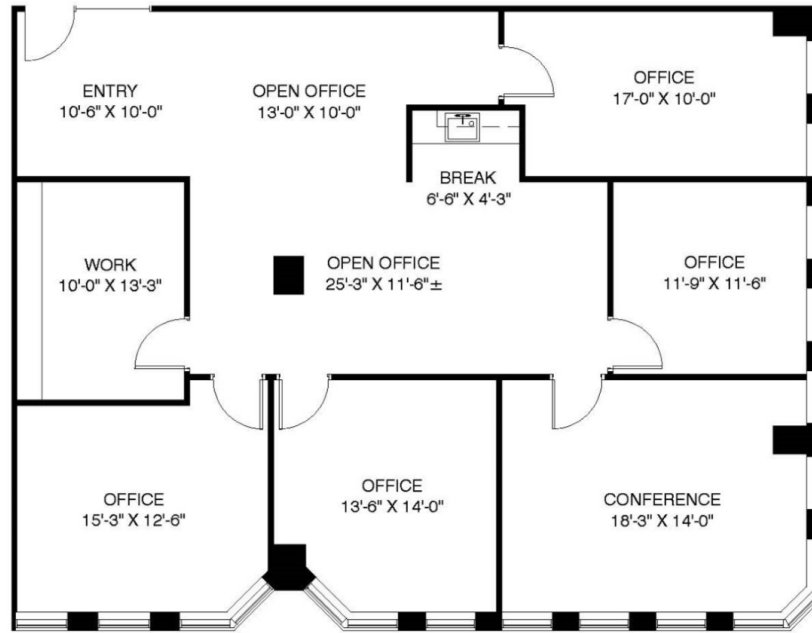

Suite 1450 / 2,137 rsf

THE LEASING TEAM

ELLIOT PRIEUR

eprieur@gaedeke.com
214.273.3333

ALLISON JOHNSTON

ajohnston@gaedeke.com
214.273.3322

LEMMON

RAWLINS