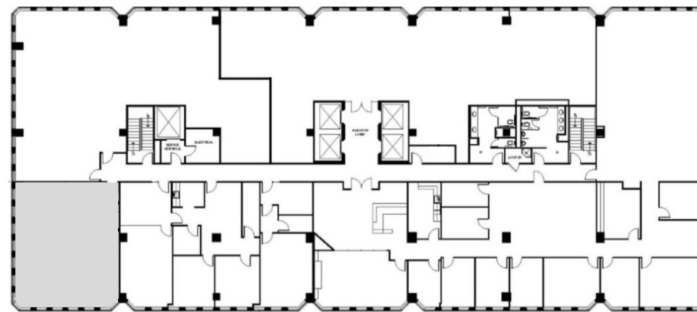

Suite 830 / 1,405 rsf

THE LEASING TEAM

ELLIOT PRIEUR

eprieur@gaedeke.com
214.273.3333

ALLISON JOHNSTON

ajohnston@gaedeke.com
214.273.3322

LEMMON

OAK LAWN