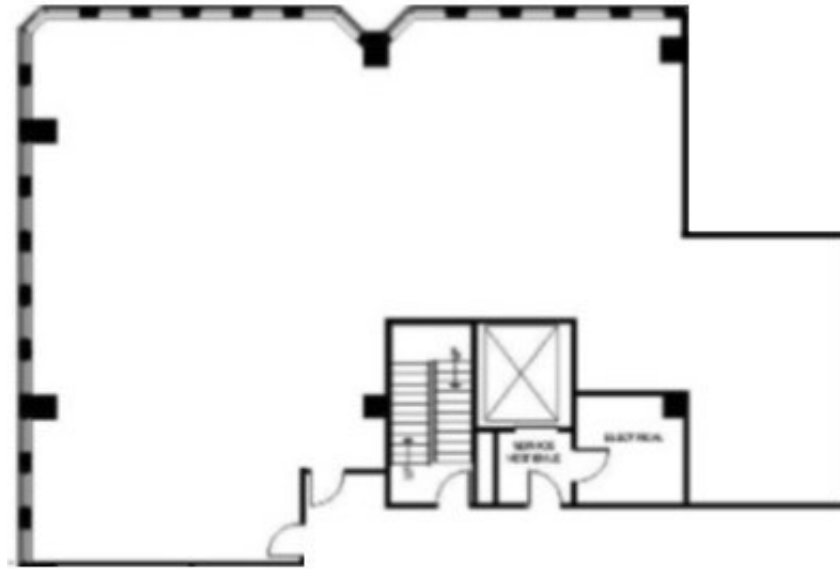

Suite 840 / 3,323 rsf

THE LEASING TEAM

ELLIOT PRIEUR

eprieur@gaedeke.com
214.273.3333

ALLISON JOHNSTON

ajohnston@gaedeke.com
214.273.3322

LEMMON

RAWLINS