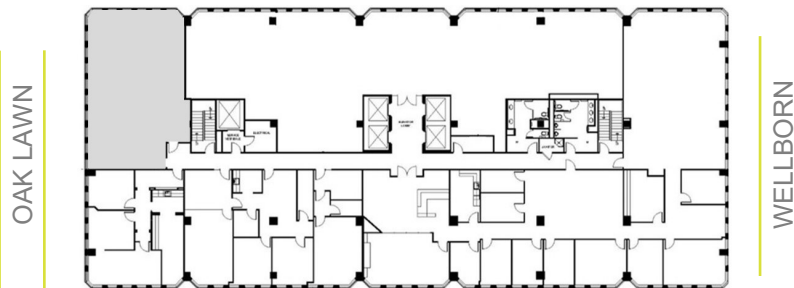

Suite 840 / 1,887 RSF

THE LEASING TEAM

ELLIOT PRIEUR

eprieur@gaedeke.com
214.273.3333

LUKE WALTER

lwalter@gaedeke.com
214.273.3322

LEMMON

OAK LAWN