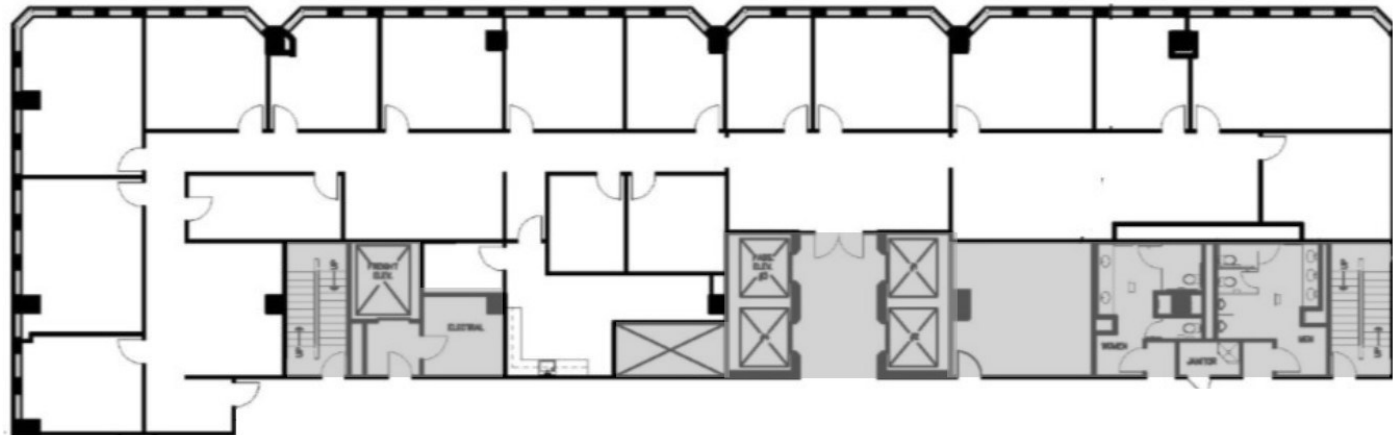

Suite 950
3,000 - 7,000 rsf
Divisible

THE LEASING TEAM

ELLIOT PRIEUR

eprieur@gaedeke.com
214.273.3333

ALLISON JOHNSTON

ajohnston@gaedeke.com
214.273.3322