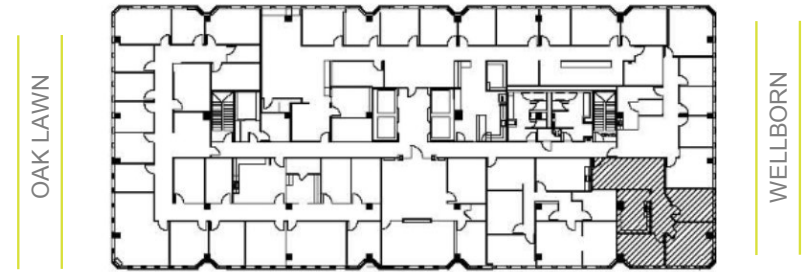

SUITE 1010
1,327 RSF

THE LEASING TEAM

ELLIOT PRIEUR

eprieur@gaedeke.com
214.273.3333

ALLISON JOHNSTON FRIZZO

ajohnston@gaedeke.com
214.273.3322

LEMMON

RAWLINS