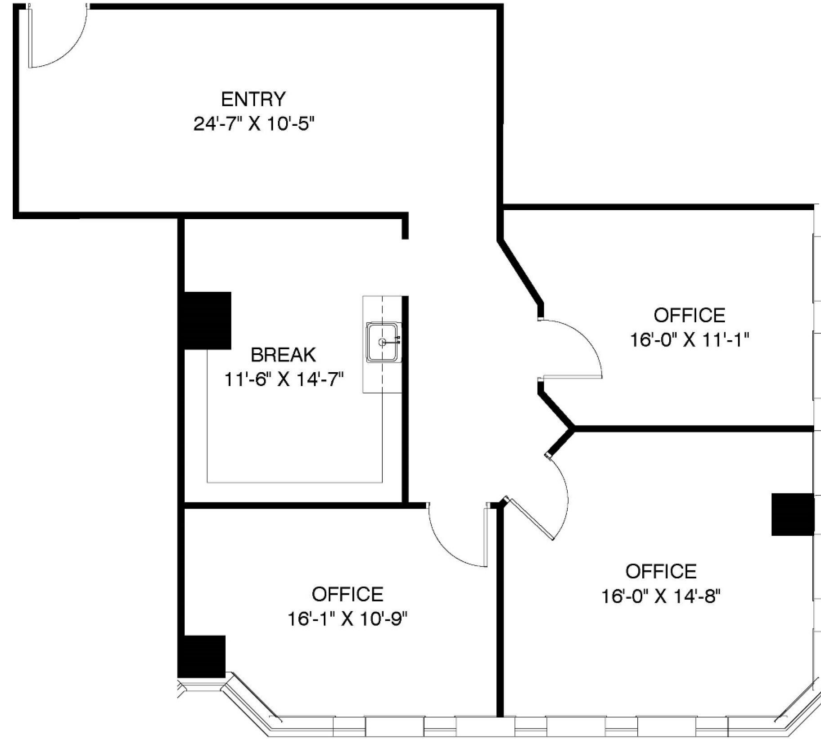

SUITE 1010
1,327 RSF

THE LEASING TEAM

ELLIOT PRIEUR

eprieur@gaedeke.com
214.273.3333

ALLISON JOHNSTON FRIZZO

ajohnston@gaedeke.com
214.273.3322

LEMMON

RAWLINS