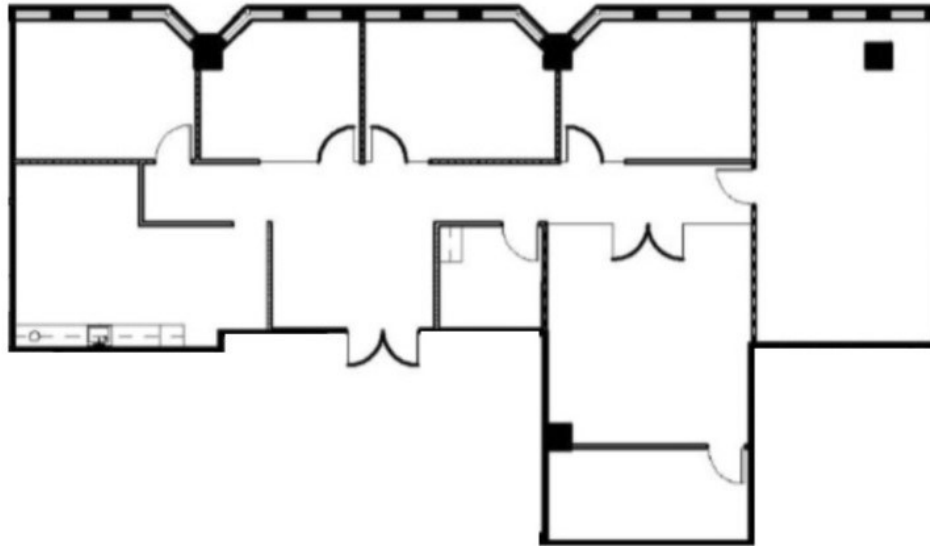

THE LEASING TEAM

ELLIOT PRIEUR

eprieur@gaedeke.com
214.273.3333

ALLISON JOHNSTON FRIZZO

ajohnston@gaedeke.com
214.273.3322

SUITE 1350
2,943 RSF
Offered for sublease
by Cresa Dallas