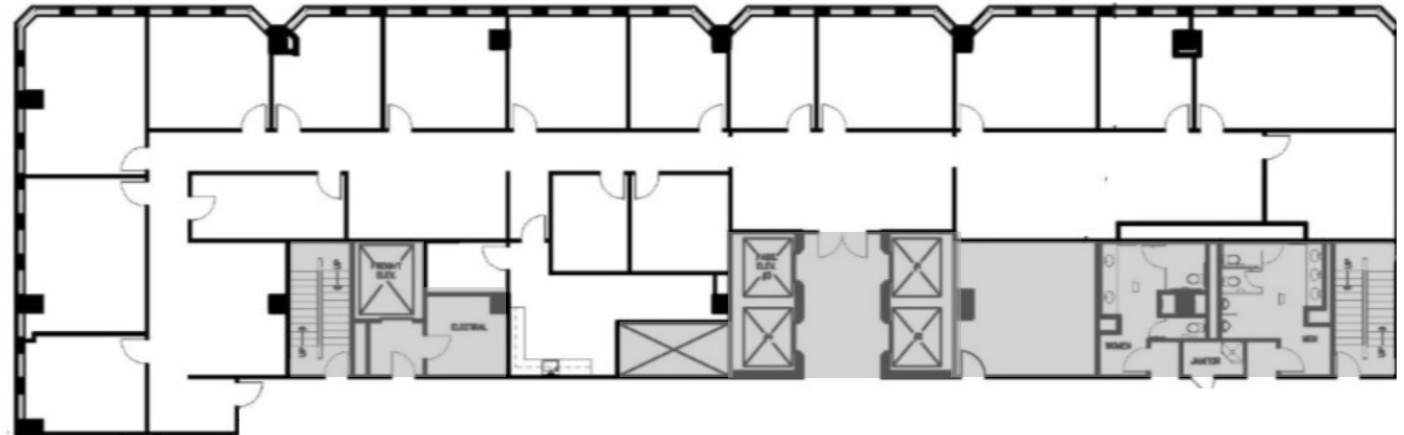

SUITE 950
3,000-7,000 RSF
DIVISIBLE

THE LEASING TEAM

ELLIOT PRIEUR

eprieur@gaedeke.com
214.273.3333

ALLISON JOHNSTON FRIZZO

ajohnston@gaedeke.com
214.273.3322

LEMMON

RAWLINS