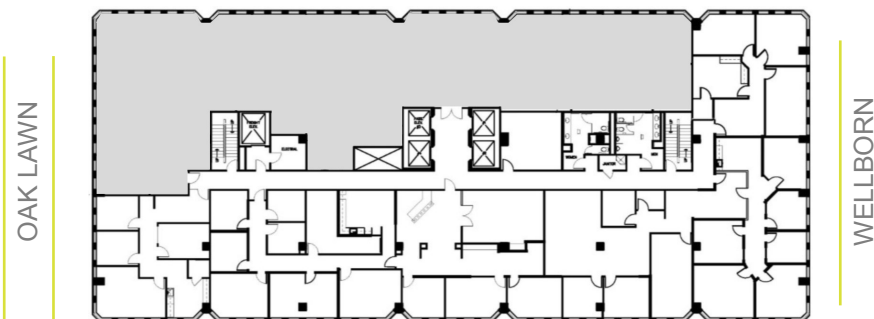

SUITE 950
3,000-7,000 RSF
DIVISIBLE

THE LEASING TEAM

ELLIOT PRIEUR

eprieur@gaedeke.com
214.273.3333

ALLISON JOHNSTON FRIZZO

ajohnston@gaedeke.com
214.273.3322

LEMMON

RAWLINS